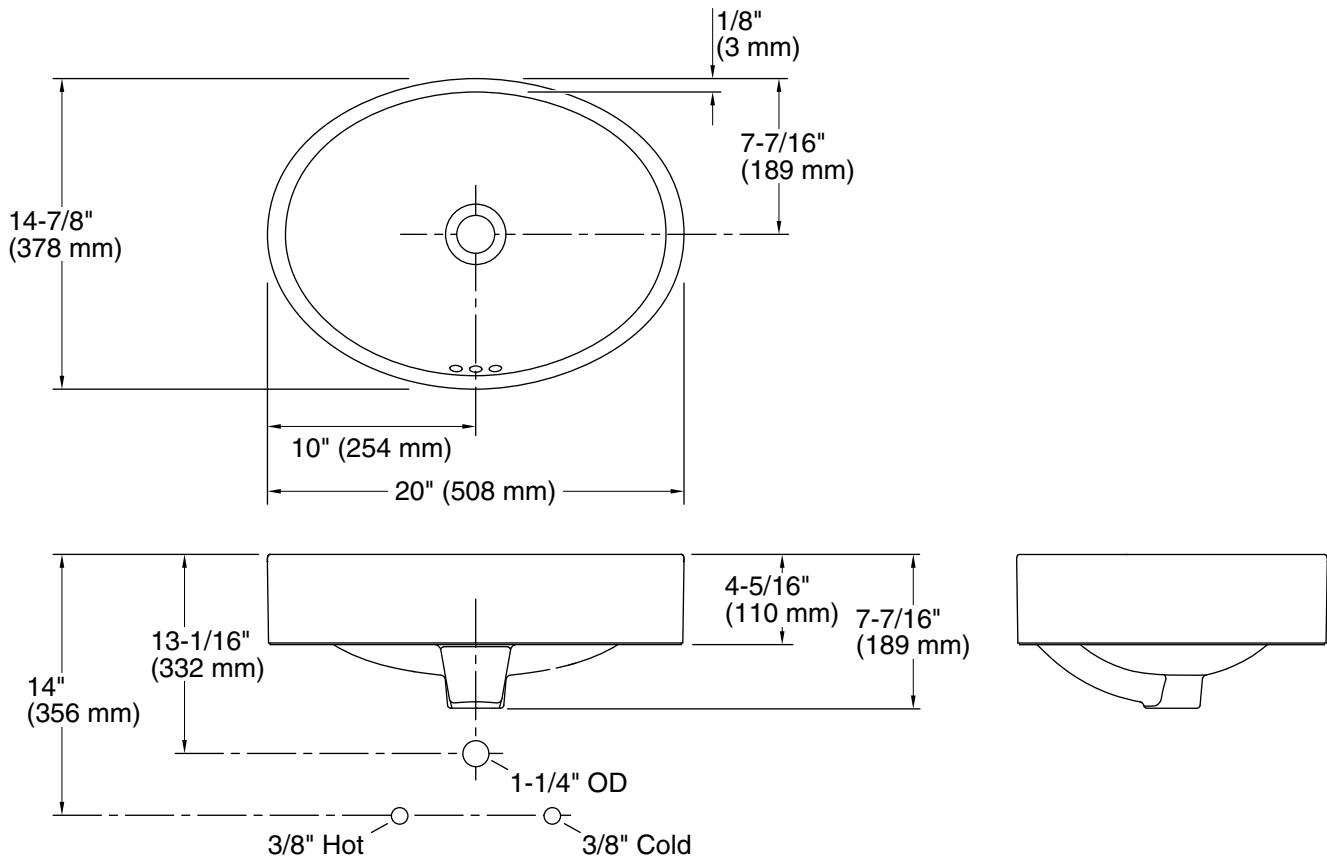

## Technical Information

All product dimensions are nominal.

Bowl configuration:	Single
Bowl area (Only):	Length: 19-11/16" (500 mm) Width: 14-13/16" (376 mm) Bowl depth: 5-1/2" (140 mm)
With overflow:	Yes
Template:	1245921-7, required, included