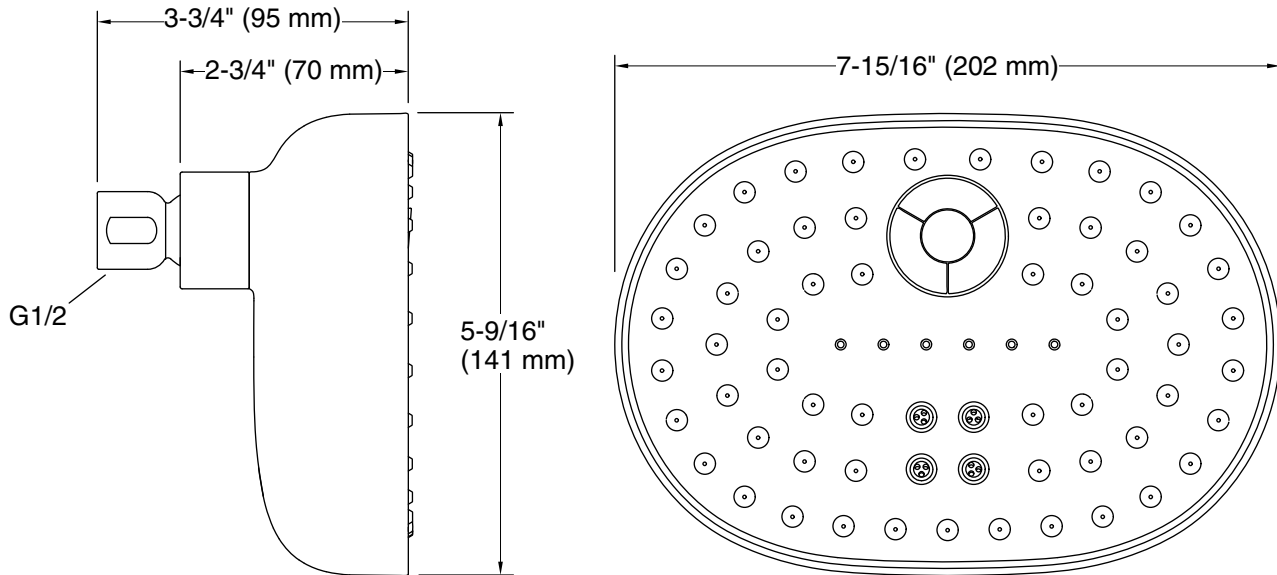

Installation

- 1/2 -14 NPT connection
- Wall-mount
- Shower arm and flange sold separately

Recommended Products/Accessories

- K-23723 Faucet cleaner
- K-26318 Shower arm and flange

Codes/Standards

ASME A112.18.1/CSA B125.1
DOE - Energy Policy Act 1992

Technical Information

All product dimensions are nominal.

Showerhead/Body Spray:

Rated maximum flow: 2.5 gal/min (9.5 l/min)

Pressure:

80 psi (5.5 bar)