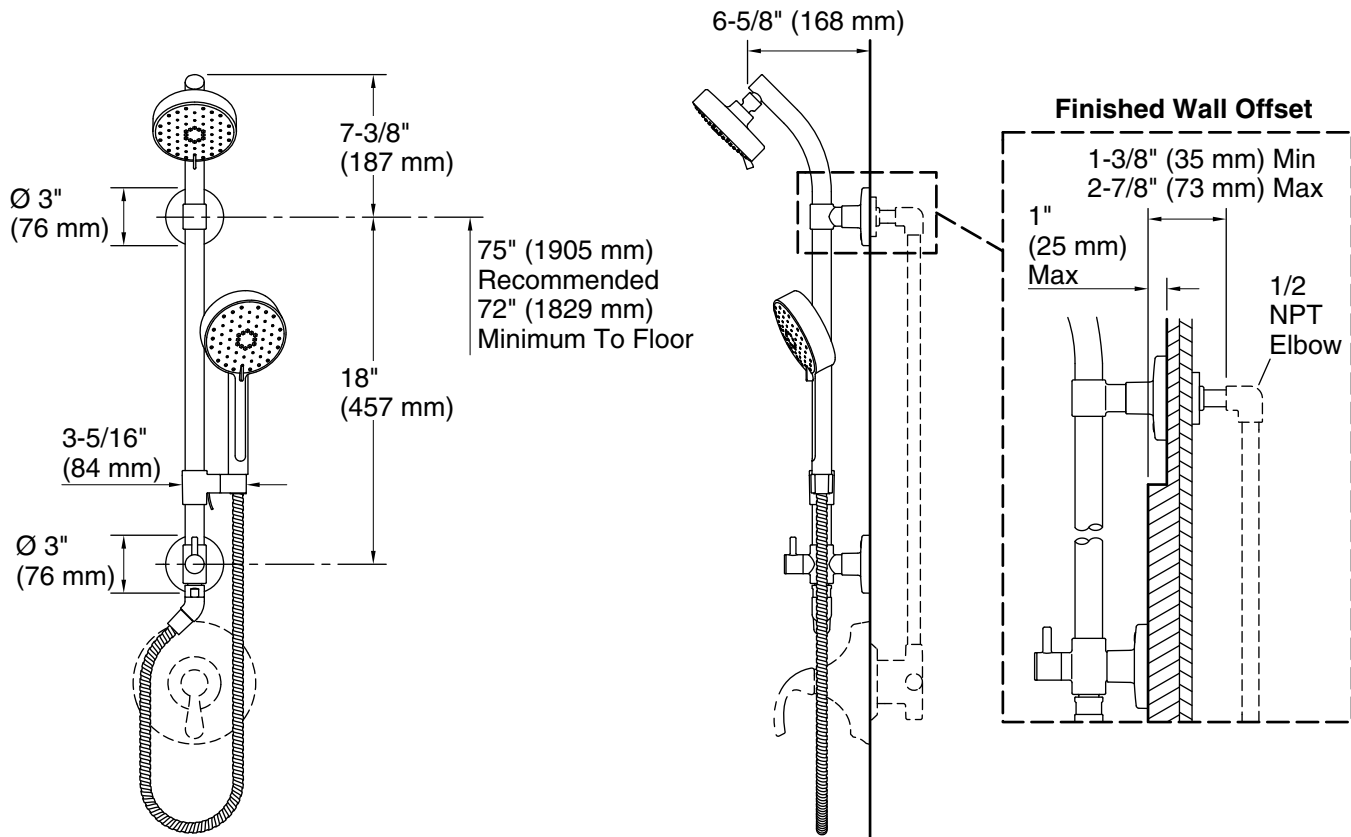

### Installation

- Shower-only wall-mount installation
- Installs in less than 60 minutes without changes to in-wall plumbing (subject to condition of existing installation)
- May require additional service parts based on installation type (see installation guide for details)
- Includes an adapter that will fit with most installations but may require K-1194630, K-1187917 or K-1194302

### Included Components

K-45906 Shower column

K-45982 60" ribbon hose

K-72415 Multifunction Handshower

ADA

### Technical Information

All product dimensions are nominal.