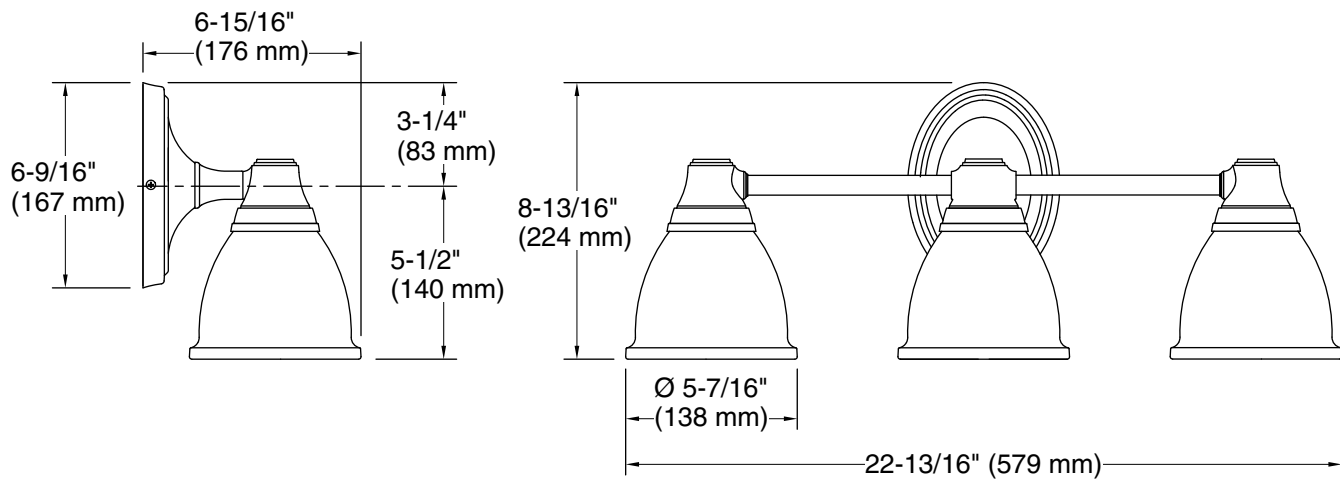

Required Electrical Service

2.5 A

Technical Information

All product dimensions are nominal.

Material: Metal, Glass
Number of Lights: 3
Number of Shades: 3
Shade Type: Frosted Glass
Hanging Type: Non-hanging

Notes

Install this product according to the installation guide.