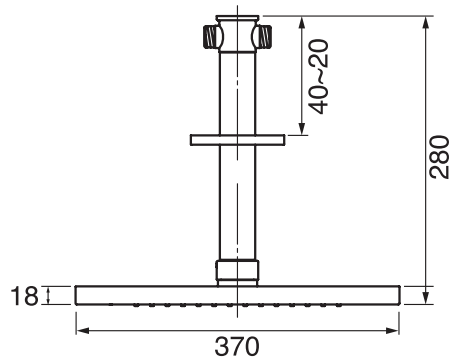

GENERATION #28SD31

Square Shower Design – 3 outlets
Système de douche design carré – 3 sorties

 .99 Chrome

Generation #28403

PushGo thermostatic valve and trim set – 3 controls

Thermostatic valve with PushGo technology – 3 controls
Multiple outlets can be run simultaneously
Includes rough-in
Instant flow when on
5 GPM (18.9 L/min.)

Finish: Chrome (#99)

H30 #6067

Wall mount rain head

Ceiling arm included
2 function rain shower with rain stream
Easy clean nozzles
2 GPM (7.5 L/min.)

Finish: Chrome (#99)

#75116

Shower rail kit

Includes bar, hose and hand shower
Single spray hand shower
Easy clean nozzles
2 GPM (7.5 L/min.)

Finish: Chrome (#99)

Lina #6029

Wall supply elbow

1/2" male NPT inlet
Easy slide installation

Finish: Chrome (#99)