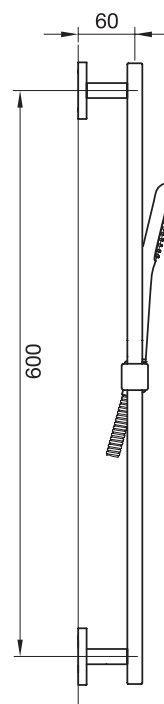

GENERATION #28SD31

Square Shower Design – 3 outlets
Système de douche design carré – 3 sorties

 .99 Chrome

Generation #28403

PushGo thermostatic valve and trim set – 3 controls

Thermostatic valve with PushGo technology – 3 controls
Multiple outlets can be run simultaneously
Includes rough-in
Instant flow when on
5 GPM (18.9 L/min.)

Finish: Chrome (#99)

H30 #6067

Wall mount rain head

Ceiling arm included
2 function rain shower with rain stream
Easy clean nozzles
2 GPM (7.5 L/min.)

Finish: Chrome (#99)

#75116

Shower rail kit

Includes bar, hose and hand shower
Single spray hand shower
Easy clean nozzles
2 GPM (7.5 L/min.)

Finish: Chrome (#99)

Lina #6029

Wall supply elbow

1/2" male NPT inlet
Easy slide installation

Finish: Chrome (#99)