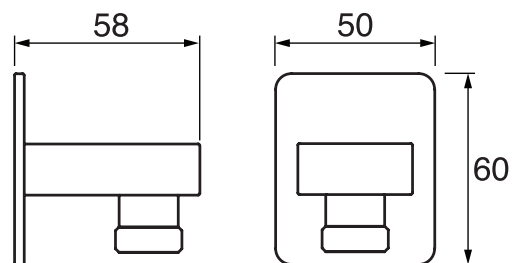

GENERATION #28SD31

Square Shower Design – 3 outlets
Système de douche design carré – 3 sorties

 .99 Chrome

Generation #28403

PushGo thermostatic valve and trim set – 3 controls

Thermostatic valve with PushGo technology – 3 controls
Multiple outlets can be run simultaneously
Includes rough-in
Instant flow when on
5 GPM (18.9 L/min.)

Finish: Chrome (#99)

H30 #6067

Wall mount rain head

Ceiling arm included
2 function rain shower with rain stream
Easy clean nozzles
2 GPM (7.5 L/min.)

Finish: Chrome (#99)

#75116

Shower rail kit

Includes bar, hose and hand shower
Single spray hand shower
Easy clean nozzles
2 GPM (7.5 L/min.)

Finish: Chrome (#99)

Lina #6029

Wall supply elbow

1/2" male NPT inlet
Easy slide installation

Finish: Chrome (#99)