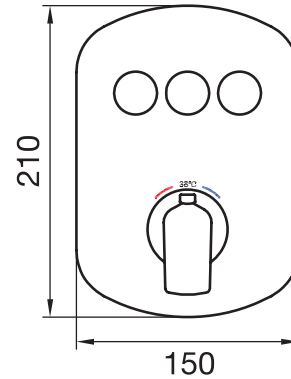

GENERATION #28SD31

Square Shower Design – 3 outlets
Système de douche design carré – 3 sorties

 .99 Chrome

Generation #28403

PushGo thermostatic valve and trim set – 3 controls

Thermostatic valve with PushGo technology – 3 controls
Multiple outlets can be run simultaneously
Includes rough-in
Instant flow when on
5 GPM (18.9 L/min.)

Finish: Chrome (#99)

H30 #6067

Wall mount rain head

Ceiling arm included
2 function rain shower with rain stream
Easy clean nozzles
2 GPM (7.5 L/min.)

Finish: Chrome (#99)

#75116

Shower rail kit

Includes bar, hose and hand shower
Single spray hand shower
Easy clean nozzles
2 GPM (7.5 L/min.)