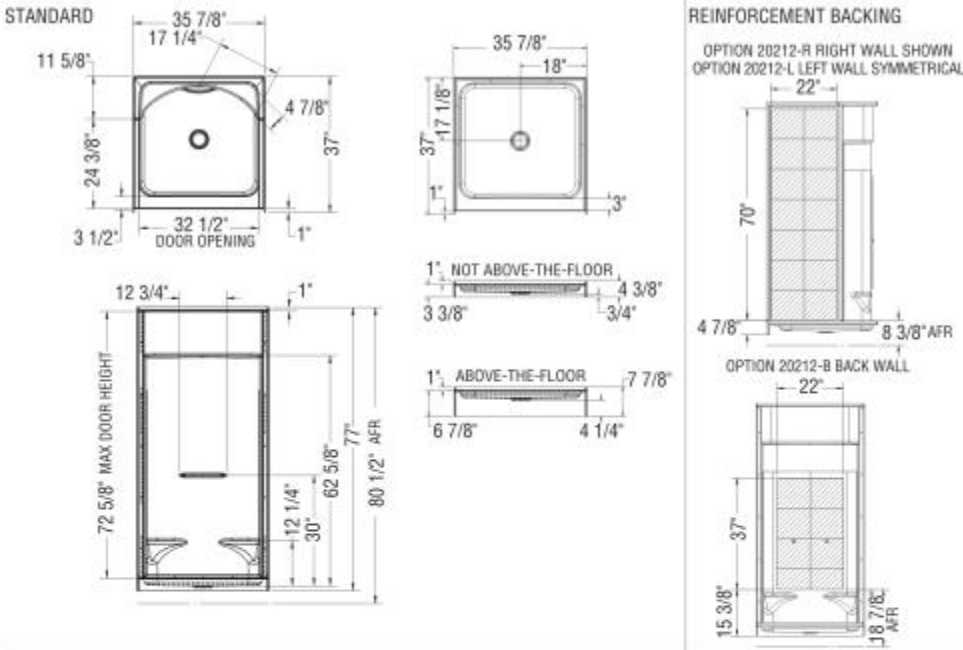

KDS 3636 AFR AcryIX Alcove Four-Piece Shower

Model number:

145025-000-002-593

Dimensions: 35.875" x 36" x 79.5"

Installation: Alcove

Material: AcryIX™ Applied Acrylic

Standard Features:

- Product also available without Above-the-Floor Rough (AFR) feature
- 4-piece shower
- Large top corner shelves, convenient footrest and acrylic handle 28
- Center drain
- Unique feature: PIN system for easy front installation
- All grab bars can support up to 300 lbs

Dimensions: 35.875" x 36" x 79.5"

Installation: Alcove

Material: AcrylX™ Applied Acrylic

Dimensions

36 x 36 x 79 1/2 In.
(911 x 914 x 2019 mm)

Weight

132 lbs - 60 kg

Shape

Square

Pieces

4

Drain location:

Center

All dimensions are approximate. Structure measurements must be verified against the unit to ensure proper fit.

Project:

Contractor: