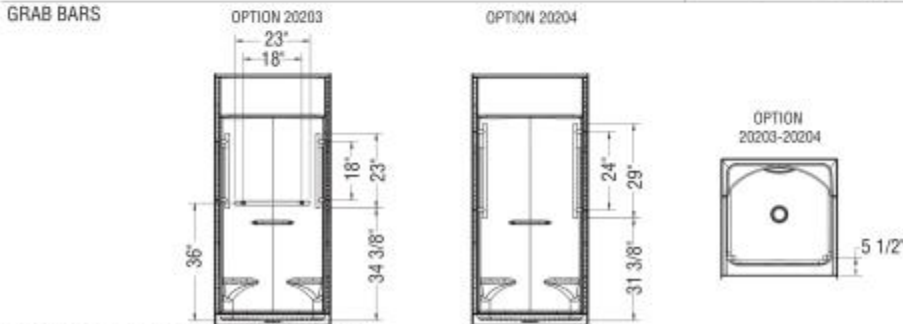

KDS 3636 AcrylX Alcove Four-Piece Shower

Model number:

145024-000-002-093

Dimensions: 35.875" x 36" x 76"

Installation: Alcove

Material: AcrylX™ Applied Acrylic

Standard Features:

- Product also available with Above-the-Floor Rough
- 4-piece shower with low threshold base
- Large top corner shelves, convenient footrest and acrylic handle 28
- Center drain
- Unique feature: PIN system for easy front installation
- All grab bars can support up to 300 lbs

Dimensions: 35.875" x 36" x 76"

Installation: Alcove

Material: AcryIX™ Applied Acrylic

Dimensions

36 x 36 x 76 In.
(911 x 914 x 1930 mm)

Weight

132 lbs - 60 kg

Shape

Square

Pieces

4

Drain location:

Center

All dimensions are approximate. Structure measurements must be verified against the unit to ensure proper fit.

Project:

Contractor: