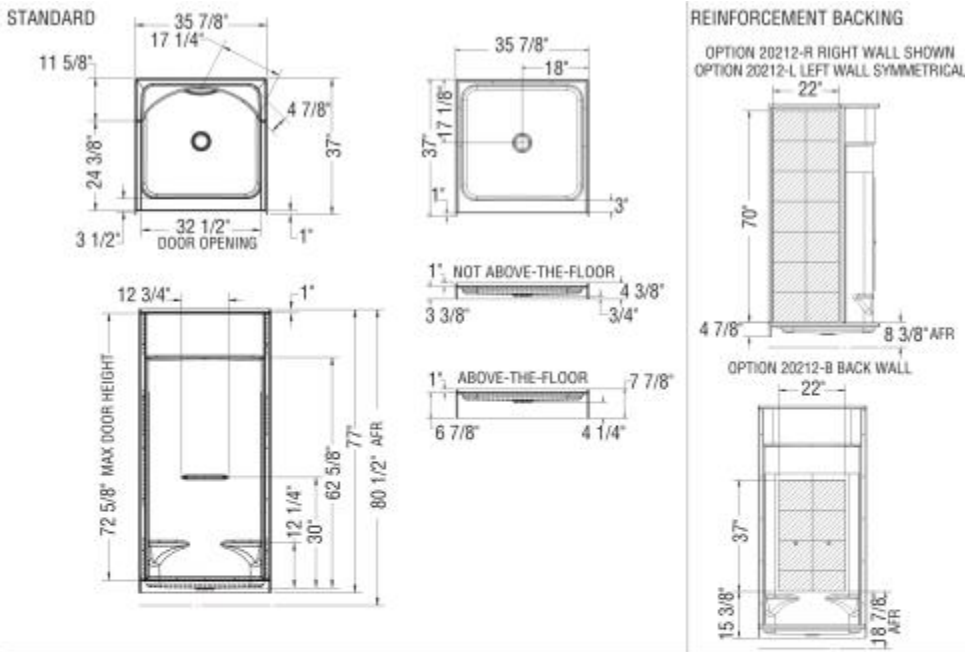

KDS 3636 AcrylX Alcove Four-Piece Shower

Model number:

145024-000-002-093

Dimensions: 35.875" x 36" x 76"

Installation: Alcove

Material: AcrylX™ Applied Acrylic

Standard Features:

- Product also available with Above-the-Floor Rough
- 4-piece shower with low threshold base
- Large top corner shelves, convenient footrest and acrylic handle 28
- Center drain
- Unique feature: PIN system for easy front installation
- All grab bars can support up to 300 lbs

Dimensions: 35.875" x 36" x 76"

Installation: Alcove

Material: AcryIX™ Applied Acrylic

Dimensions

36 x 36 x 76 In.
(911 x 914 x 1930 mm)

Weight

132 lbs - 60 kg

Shape

Square

Pieces

4

Drain location:

Center

All dimensions are approximate. Structure measurements must be verified against the unit to ensure proper fit.

Project:

Contractor: