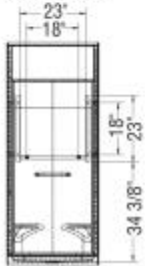

KDS 3232 AFR AcrylX Alcove Four-Piece Shower

Model number:

145019-000-002-593

Dimensions: 31.875" x 32" x 79.5"

Installation: Alcove

Material: AcrylX™ Applied Acrylic

Standard Features:

- 4-piece shower with Above-the-Floor Rough feature and low threshold base
- Product also available without Above-the-Floor Rough feature
- Large top corner shelves, convenient footrests and acrylic handle 28
- Center drain
- Unique feature: PIN system for easy front installation
- All grab bars can support up to 300 lbs

Dimensions: 31.875" x 32" x 79.5"

Installation: Alcove

Material: AcrylX™ Applied Acrylic

STANDARD

REINFORCEMENT BACKING

OPTION 20212-R RIGHT WALL SHOWN
OPTION 20212-L LEFT WALL SYMMETRICAL

Dimensions

32 x 32 x 79 1/2 In.
(810 x 813 x 2019 mm)

Weight

122 lbs - 55 kg

Shape

Square

Pieces

4

Drain location:

Center

GRAB BARS

OPTION 20203

OPTION 20204

OPTION 20203-20204

All dimensions are approximate. Structure measurements must be verified against the unit to ensure proper fit.

Project:

Contractor:

Representative: