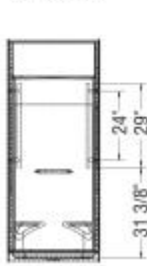

KDS 3232 AFR AcrylX Alcove Four-Piece Shower

Model number:

145019-000-002-593

Dimensions: 31.875" x 32" x 79.5"

Installation: Alcove

Material: AcrylX™ Applied Acrylic

Standard Features:

- 4-piece shower with Above-the-Floor Rough feature and low threshold base
- Product also available without Above-the-Floor Rough feature
- Large top corner shelves, convenient footrests and acrylic handle 28
- Center drain
- Unique feature: PIN system for easy front installation
- All grab bars can support up to 300 lbs

Dimensions: 31.875" x 32" x 79.5"

Installation: Alcove

Material: AcrylX™ Applied Acrylic

STANDARD

REINFORCEMENT BACKING

OPTION 20212-R RIGHT WALL SHOWN
OPTION 20212-L LEFT WALL SYMMETRICAL

Dimensions

32 x 32 x 79 1/2 In.
(810 x 813 x 2019 mm)

Weight

122 lbs - 55 kg

Shape

Square

Pieces

4

Drain location:

Center

GRAB BARS

OPTION 20203

OPTION 20204

OPTION 20203-20204

All dimensions are approximate. Structure measurements must be verified against the unit to ensure proper fit.

Project:

Contractor:

Representative: