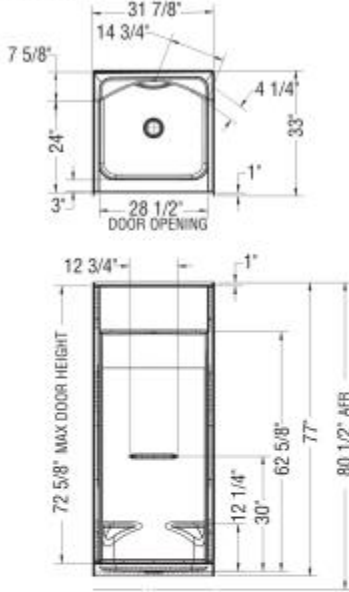

KDS 3232 AFR AcrylX Alcove Four-Piece Shower

Model number:

145019-000-002-593

Dimensions: 31.875" x 32" x 79.5"

Installation: Alcove

Material: AcrylX™ Applied Acrylic

Standard Features:

- 4-piece shower with Above-the-Floor Rough feature and low threshold base
- Product also available without Above-the-Floor Rough feature
- Large top corner shelves, convenient footrests and acrylic handle 28
- Center drain
- Unique feature: PIN system for easy front installation
- All grab bars can support up to 300 lbs

Dimensions: 31.875" x 32" x 79.5"

Installation: Alcove

Material: AcrylX™ Applied Acrylic

STANDARD

REINFORCEMENT BACKING

OPTION 20212-R RIGHT WALL SHOWN
OPTION 20212-L LEFT WALL SYMMETRICAL

Dimensions

32 x 32 x 79 1/2 In.
(810 x 813 x 2019 mm)

Weight

122 lbs - 55 kg

Shape

Square

Pieces

4

Drain location:

Center

GRAB BARS

OPTION 20203

OPTION 20204

OPTION 20203-20204

All dimensions are approximate. Structure measurements must be verified against the unit to ensure proper fit.

Project:

Contractor:

Representative: