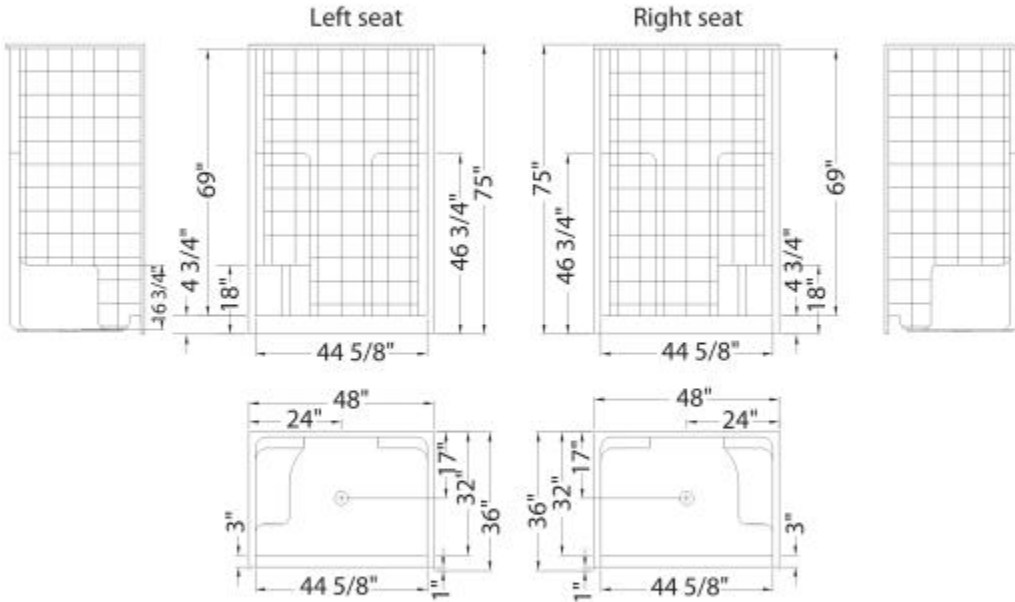

SST3648 AcrylX Alcove One-Piece Shower

Model number:

140546-000-002-011

Dimensions: 48" x 36" x 75"

Installation: Alcove

Material: AcrylX™ Applied Acrylic

Standard Features:

- 1-piece shower without roof cap
- Integrated seats and shelves
- Unique feature: tile pattern finish
- Center drain

Dimensions: 48" x 36" x 75"

Installation: Alcove

Material: AcrylX™ Applied Acrylic

Dimensions

48 x 36 x 75 In.
(1219 x 914 x 1905 mm)

Weight

133 lbs - 60 kg

Shape

Rectangular

Pieces

1

Drain location:

Center

All dimensions are approximate. Structure measurements must be verified against the unit to ensure proper fit.

Project:

Contractor: