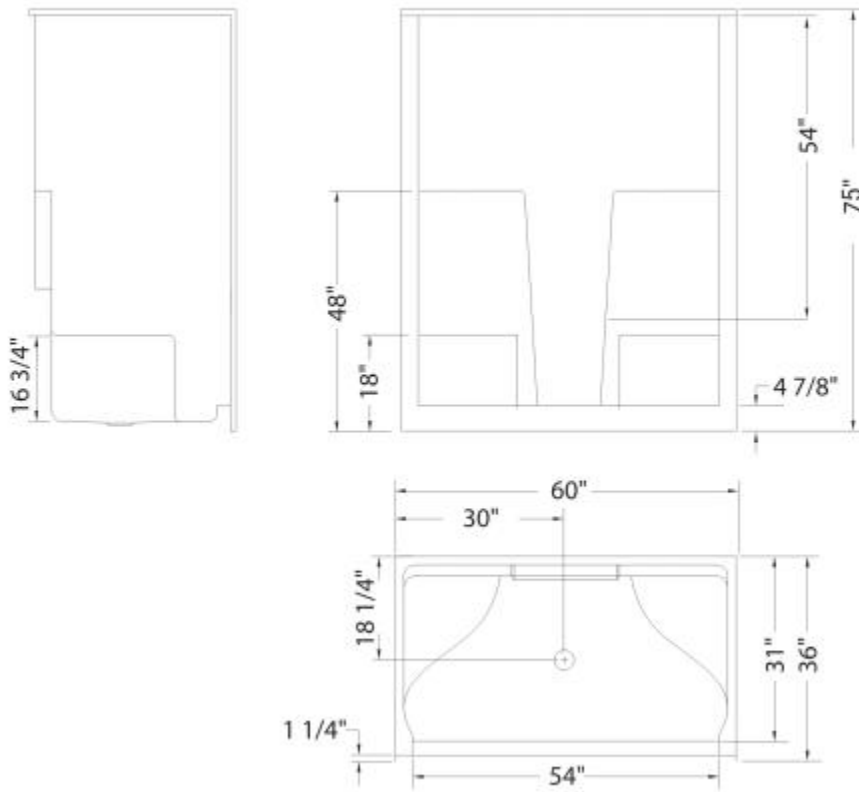

SS3660 AcrylX Alcove One-Piece Shower

Model number:

140088-000-002-000

Dimensions: 60" x 36" x 77.325"

Installation: Alcove

Material: AcrylX™ Applied Acrylic

Standard Features:

- 1-piece shower without roof cap Integrated shelves and seats Center drain

Dimensions: 60" x 36" x 77.325"

Installation: Alcove

Material: AcrylX™ Applied Acrylic

Dimensions

60 x 36 x 77 1/4 In.
(1524 x 914 x 1964 mm)

Weight

130 lbs - 59 kg

Shape

Rectangular

Pieces

1

Drain location:

Center

All dimensions are approximate. Structure measurements must be verified against the unit to ensure proper fit.

Project:

Contractor: