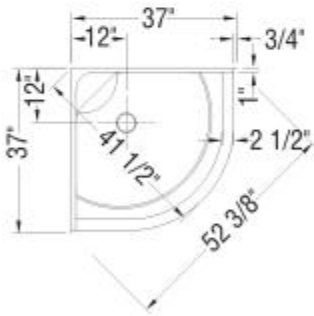

Novello II 37 x 37 Acrylic Corner One-Piece Shower

Model number:

102492-000-001-000

Dimensions: 37" x 37" x 77.5"

Installation: Corner

Material: Acrylic

Standard Features:

- 1-piece neo-round corner shower with optional roof cap
- Integrated footrest, shelves and soap dish
- Optional roof cap light (recommended)

Standard Colors:

White

Certifications

MAAX products adhere to one or more of the following certifications:

MAAX

Novello II 37 x 37 Acrylic Corner One-Piece Shower

Model number:

102492-000-001-000

Dimensions: 37" x 37" x 77.5"

Installation: Corner

Material: Acrylic

Dimensions

37 x 37 x 77 1/2 In.
(940 x 940 x 1969 mm)

Weight

98 lbs - 44 kg

Shape

NeoRound

Pieces

1

Drain location:

Center

All dimensions are approximate. Structure measurements must be verified against the unit to ensure proper fit.

Project:

Contractor: