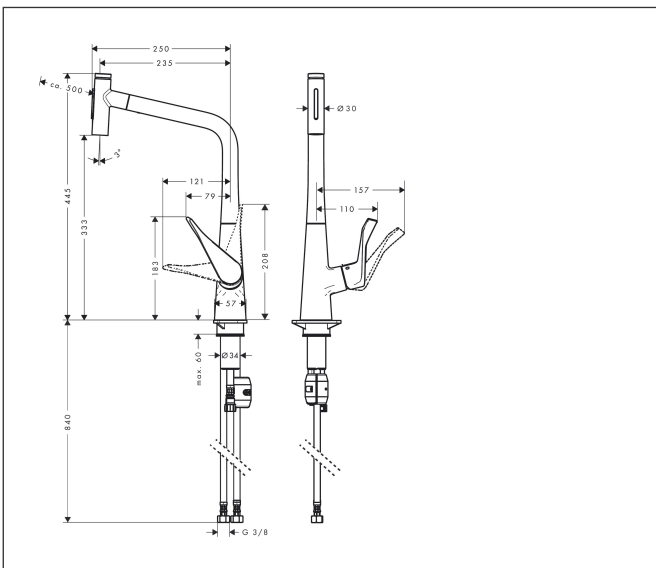

Brand hansgrohe
 Art. Name **Metris Select M71** Single lever kitchen mixer 320, pull-out spray, 2jet
 Art. Nr. 73820800
 Surface Stainless Steel Finish

Product picture

Drawing

Features

- ComfortZone 320
- swivel range adjustable in 2 steps to 110° or 150°
- laminar spray, shower spray
- lockable shower spray, spray returns through pressing spray diverter and spray returns automatically through handle closing
- Select button for a comfortable start/stop of the water flow
- MagFit magnetic shower support
- connection dimension: DN15
- maximum flow rate at 3 bar: 8 l/min
- ceramic cartridge
- connection type: G 3/8 hose connections
- temperature limitation adjustable
- integrated non-return valve
- suitable for continuous flow water heaters
- extension length up to 50 cm