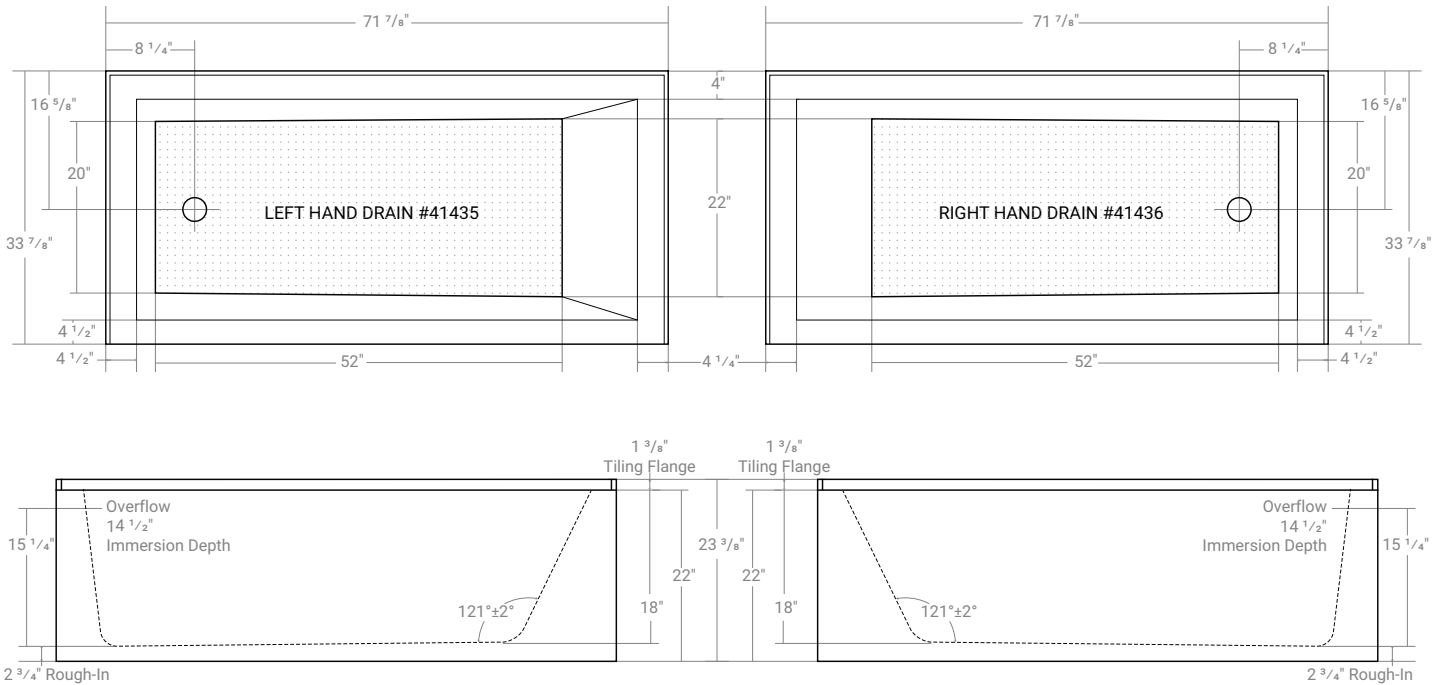

Simplicity Pure 7234

Product # LH: 41435 | RH: 41436

71 7/8" x 34" x 22" | Immersion Depth: 14 1/2"

Product Specifications

- 100% Acrylic with fiberglass & wood reinforcement
- Integral tiling flange
- Leveling feet included
- Backrest angle: 121°±2°
- End drain
- Drain hole: 2"
- Weight: approx. 90 lbs
- Water capacity: approx. 73 US gallons
- 1 Year limited manufacturer's warranty included

Design Features

- Available in both left hand & right hand
- Above floor rough-in compatibility
- Textured bottom

Available Upgrades

- Water and or air jetting system
- Comfortwarm™ heated lumbar/backrest
- Removal of the apron
- Chromotherapy
- Vibe Sound
- Aromatherapy
- Wood apron