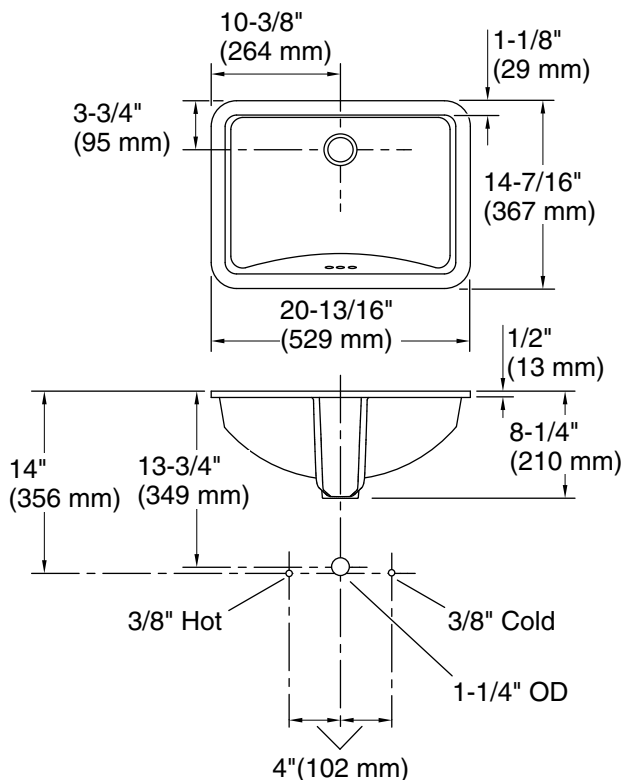

Features

- Rectangular basin with curved bottom
- Overflow drain
- No faucet holes; requires wall- or counter-mount faucet
- 1193643 clamp assembly

Material

- Vitreous china

Installation

- Undermount

Recommended Products/Accessories

Available Colors/Finishes

Color tiles intended for reference only.

Color	Code	Description
	0	White
	96	Biscuit
	NY	Dune
	95	Ice™ Grey
	58	Thunder™ Grey
	7	Black Black™

Technical Information

All product dimensions are nominal.

Basin configuration:	Single Bowl
Bowl area:	Length: 18-5/8" (473 mm) Width: 12-1/4" (311 mm) Water depth: 4-5/8" (117 mm)
With overflow:	Yes
Drain hole:	1-3/4" (44 mm)
Template:	1053195-7, required, not included

Notes

Install this product according to the installation instructions.

The product diagram is based on the K-8998 adjustable P-trap with 1" (25 mm) of tailpiece exposed.

NOTICE: Countertop manufacturer or cutter must use the current product template available at www.kohler.com, or by calling 1-800-4KOHLER. Kohler Co. is not responsible for cutout errors when the incorrect cutout template is used.