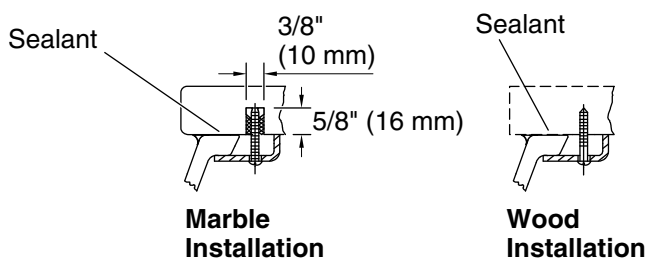

Technical Information

All product dimensions are nominal.

Basin configuration:	Single Bowl
Bowl area:	Length: 18-5/8" (473 mm) Width: 12-1/4" (311 mm) Water depth: 4-5/8" (117 mm)
With overflow:	Yes
Drain hole:	1-3/4" (44 mm)
Template:	1053195-7, required, not included

Notes

Install this product according to the installation instructions.

The product diagram is based on the K-8998 adjustable P-trap with 1" (25 mm) of tailpiece exposed.

NOTICE: Countertop manufacturer or cutter must use the current product template available at www.kohler.com, or by calling 1-800-4KOHLER. Kohler Co. is not responsible for cutout errors when the incorrect cutout template is used.

ADA compliant when installed to the specific requirements of these regulations.