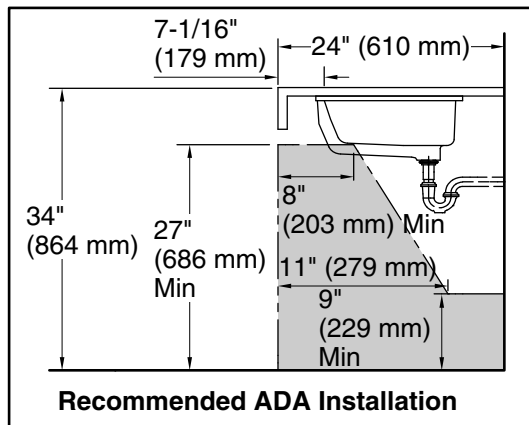

Technical Information

All product dimensions are nominal.

Basin configuration:	Single Bowl
Bowl area:	Length: 18-5/8" (473 mm) Width: 12-1/4" (311 mm) Water depth: 4-5/8" (117 mm)
With overflow:	Yes
Drain hole:	1-3/4" (44 mm)
Template:	1053195-7, required, not included

Notes

Install this product according to the installation instructions.

The product diagram is based on the K-8998 adjustable P-trap with 1" (25 mm) of tailpiece exposed.

NOTICE: Countertop manufacturer or cutter must use the current product template available at www.kohler.com, or by calling 1-800-4KOHLER. Kohler Co. is not responsible for cutout errors when the incorrect cutout template is used.

ADA compliant when installed to the specific requirements of these regulations.