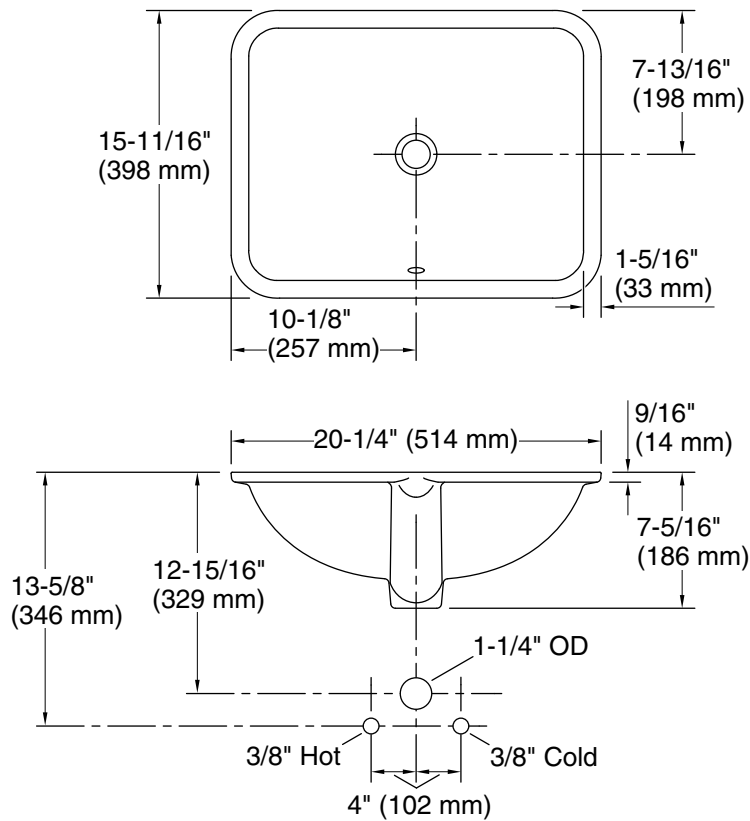

Technical Information

All product dimensions are nominal.

Basin configuration:	Single Bowl
Bowl area (Basin #1):	Length: 17-5/8" (448 mm) Width: 13-1/8" (334 mm) Bowl depth: 5-5/16" (135 mm) Water depth: 3-5/8" (93 mm)
With overflow:	Yes
Drain hole:	1-3/4" (44 mm)
Template:	Under-mount, 1281904-7, required, not included

Notes

Install this product according to the installation instructions.

Countertop manufacturer or cutter must use the cut-out template provided with the product, or a current one provided by Kohler Co. (call 1-800-43-FOCUS). Kohler Co. is not responsible for cut-out errors when the incorrect cut-out template is used.

ADA, CSA B651 compliant when installed to the specific requirements of these regulations.