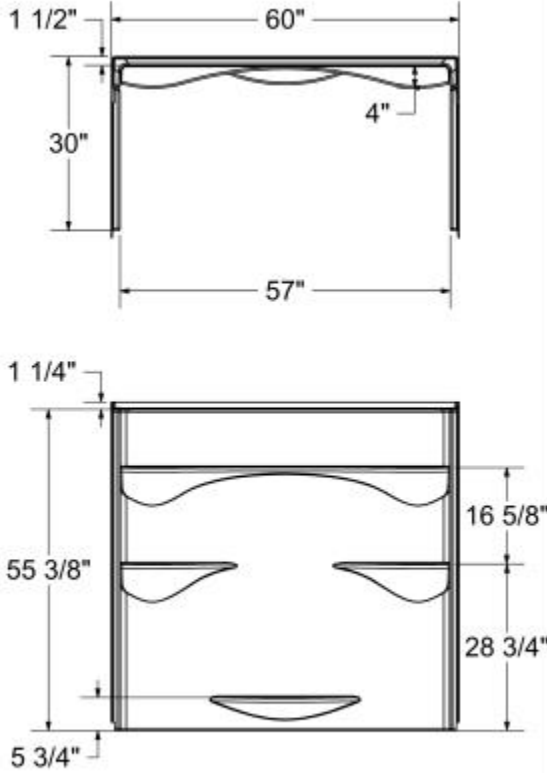

## Standard Features:

- Model Size: 30 W in. X 60 L in. X 56.625 H in.
- Includes 1 back wall and 2 side walls
- Made of AcrylX high gloss finish for improved durability
- Direct-to-stud installation
- Designed as an ideal solution for remodeling projects
- Compatible with the Olio bathtub and Olio Seated Base

# Olio Smooth 60 x 30 AcrylX Direct-to-Stud Three-Piece Wall Kit

**Model number:**

141425-000-002-000

**Dimensions:** 60" x 30" x 56.625"

**Installation:** Direct-to-Stud

**Material:** AcrylX™ Applied Acrylic

## Dimensions

60 x 30 x 56 3/4 In.  
(1524 x 762 x 1438 mm)

## Weight

94 lbs - 43 kg

All dimensions are approximate. Structure measurements must be verified against the unit to ensure proper fit.

Project:

Contractor:

Representative:

Date:

Tel: