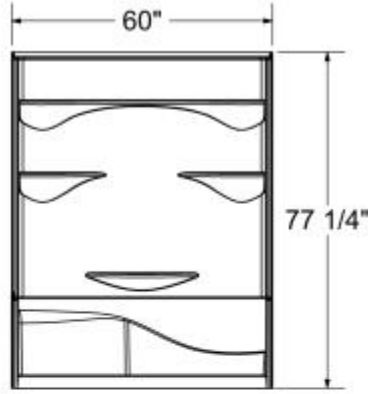

Olio Left Seat Base

Olio Bathtub