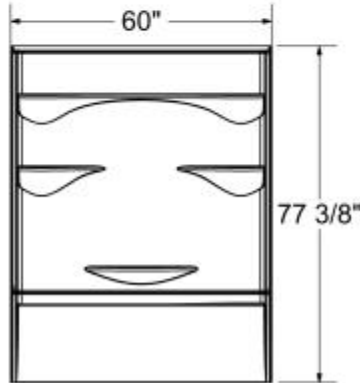

## Standard Features:

- Model Size: 30 W in. X 60 L in. X 56.625 H in.
- Includes 1 back wall and 2 side walls
- Made of AcrylX high gloss finish for improved durability
- Direct-to-stud installation
- Designed as an ideal solution for remodeling projects
- Compatible with the Olio bathtub and Olio Seated Base

# Olio Smooth 60 x 30 AcrylX Direct-to-Stud Three-Piece Wall Kit

**Model number:**

141425-000-002-000

**Dimensions:** 60" x 30" x 56.625"

**Installation:** Direct-to-Stud

**Material:** AcrylX™ Applied Acrylic

## Dimensions

60 x 30 x 56 3/4 In.  
(1524 x 762 x 1438 mm)

## Weight

94 lbs - 43 kg

All dimensions are approximate. Structure measurements must be verified against the unit to ensure proper fit.

Project:

Contractor:

Representative:

Date:

Tel: