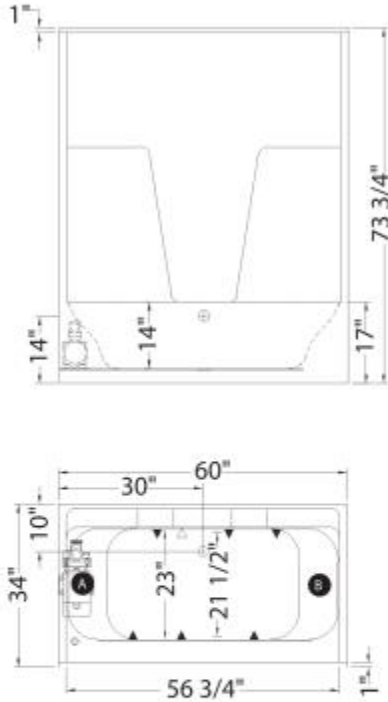

BG6034C AcrylX Alcove One-Piece Tub Shower

Model number:

140001-000-002-000

Dimensions: 60" x 34" x 73.75"

Installation: Alcove

Material: AcrylX™ Applied Acrylic

Standard Features:

- 1-piece tub shower without roof cap
- Built-in shelves
- Center drain

Model number:

140001-000-002-000

Dimensions: 60" x 34" x 73.75"

Installation: Alcove

Material: AcrylX™ Applied Acrylic

Dimensions

60 x 34 x 73 3/4 In.
(1524 x 864 x 1873 mm)

Water Capacity

33 gallons - 123 liters

Weight

140 lbs - 63 kg

Deep Sump Height

14 In. - 356 mm

Drain location:

Center

● : Standard blower and/or pump location

○ : Optional blower and/or pump location

{ ▲ } : Indicates Whirlpool jets positioning

{ △ } : Indicates suction positioning

All dimensions are approximate. Structure measurements must be verified against the unit to ensure proper fit.