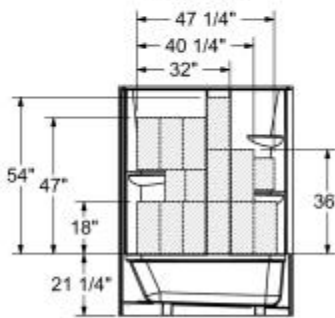

ALLIA TS-6032 Acrylic Alcove Two-Piece Tub Shower

Model number:

107001-SL-103-001

Dimensions: 60" x 33" x 79"

Installation: Alcove

Material: Acrylic

Standard Features:

- 2-piece tub shower
- Wide 3-level corner shelves
- Standard : 12 in. white grab bar 28
- Comes with an access panel when equipped with a system
- Optional grab bars available
- Unique feature: 3 inch Above-the-Floor Rough 38

Model number:

107001-SL-103-001

Dimensions: 60" x 33" x 79"

Installation: Alcove

Material: Acrylic

OPTIONAL REINFORCEMENT (Left shown)

OPTIONAL REINFORCEMENT (Back Wall)

Dimensions

60 x 33 x 79 In.
(1524 x 838 x 2007 mm)

Water Capacity

49 gallons - 185 liters

Weight

155 lbs - 70 kg

Deep Sump Height

15.375 In. - 391 mm

Drain location: