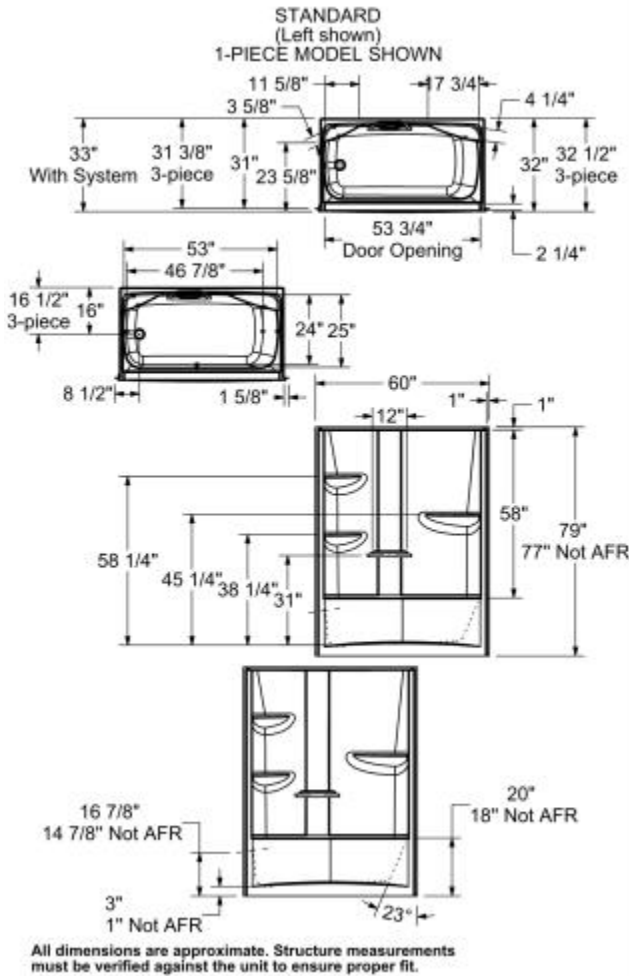

ALLIA TS-6032 Acrylic Alcove Two-Piece Tub Shower

Model number:

107001-SL-103-001

Dimensions: 60" x 33" x 79"

Installation: Alcove

Material: Acrylic

Standard Features:

- 2-piece tub shower
- Wide 3-level corner shelves
- Standard : 12 in. white grab bar 28
- Comes with an access panel when equipped with a system
- Optional grab bars available
- Unique feature: 3 inch Above-the-Floor Rough 38

Model number:

107001-SL-103-001

Dimensions: 60" x 33" x 79"

Installation: Alcove

Material: Acrylic

OPTIONAL REINFORCEMENT (Left shown)

OPTIONAL REINFORCEMENT (Back Wall)

Dimensions

60 x 33 x 79 In.
(1524 x 838 x 2007 mm)

Water Capacity

49 gallons - 185 liters

Weight

155 lbs - 70 kg

Deep Sump Height

15.375 In. - 391 mm

Drain location: