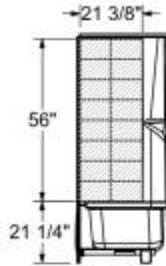

ALLIA TS-6032 Acrylic Alcove Two-Piece Tub Shower

Model number:

107001-SL-103-001

Dimensions: 60" x 33" x 79"

Installation: Alcove

Material: Acrylic

Standard Features:

- 2-piece tub shower
- Wide 3-level corner shelves
- Standard : 12 in. white grab bar 28
- Comes with an access panel when equipped with a system
- Optional grab bars available
- Unique feature: 3 inch Above-the-Floor Rough 38

Model number:

107001-SL-103-001

Dimensions: 60" x 33" x 79"

Installation: Alcove

Material: Acrylic

OPTIONAL REINFORCEMENT (Left shown)

OPTIONAL REINFORCEMENT (Back Wall)

Dimensions

60 x 33 x 79 In.
(1524 x 838 x 2007 mm)

Water Capacity

49 gallons - 185 liters

Weight

155 lbs - 70 kg

Deep Sump Height

15.375 In. - 391 mm

Drain location: