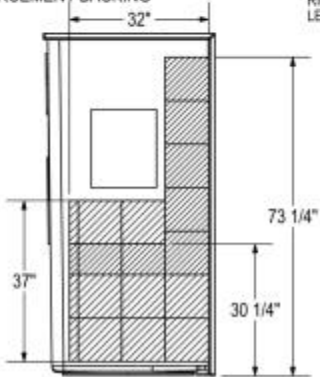

Outlook BFS-60F AcrylX Alcove One-Piece Shower

Model number:

105247-000-002-000

Dimensions: 78.75" x 33.5" x 62.75"

Installation: Alcove

Material: AcrylX™ Applied Acrylic

Standard Features:

- 1-piece shower without roof cap
- Fully reinforced for customized placement of grab bars and seat
- Integrated textured bottom, easy access design, center drain

Dimensions: 78.75" x 33.5" x 62.75"

Installation: Alcove

Material: AcrylX™ Applied Acrylic

BASE MODEL

THRESHOLD DETAIL

Dimensions

78 3/4 x 33 1/2 x 62 3/4 In.
(2000 x 851 x 1594 mm)

Weight

195 lbs - 88 kg

Shape

Rectangular

Pieces

1

Drain location:

Center

REINFORCEMENT BACKING

RIGHT WALL SHOWN
LEFT WALL SYMMETRICAL

BACK WALL

All dimensions are approximate. Structure measurements must be verified against the unit to ensure proper fit.

Project:

Contractor:

Representative:

Date:

Tel: