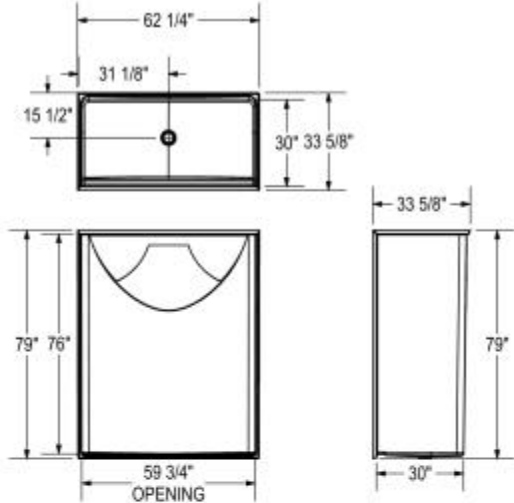

Outlook BFS-60F AcrylX Alcove One-Piece Shower

Model number:

105247-000-002-000

Dimensions: 78.75" x 33.5" x 62.75"

Installation: Alcove

Material: AcrylX™ Applied Acrylic

Standard Features:

- 1-piece shower without roof cap
- Fully reinforced for customized placement of grab bars and seat
- Integrated textured bottom, easy access design, center drain

Dimensions: 78.75" x 33.5" x 62.75"

Installation: Alcove

Material: AcrylX™ Applied Acrylic

BASE MODEL

THRESHOLD DETAIL

Dimensions

78 3/4 x 33 1/2 x 62 3/4 In.
(2000 x 851 x 1594 mm)

Weight

195 lbs - 88 kg

Shape

Rectangular

Pieces

1

Drain location:

Center

REINFORCEMENT BACKING

RIGHT WALL SHOWN
LEFT WALL SYMMETRICAL

BACK WALL

All dimensions are approximate. Structure measurements must be verified against the unit to ensure proper fit.

Project:

Contractor:

Representative:

Date:

Tel: