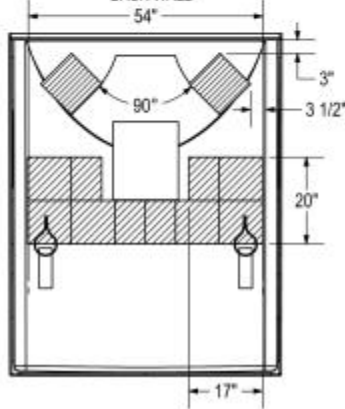

Outlook BFS-60F AcrylX Alcove One-Piece Shower

Model number:

105247-000-002-000

Dimensions: 78.75" x 33.5" x 62.75"

Installation: Alcove

Material: AcrylX™ Applied Acrylic

Standard Features:

- 1-piece shower without roof cap
- Fully reinforced for customized placement of grab bars and seat
- Integrated textured bottom, easy access design, center drain

Dimensions: 78.75" x 33.5" x 62.75"

Installation: Alcove

Material: AcrylX™ Applied Acrylic

BASE MODEL

THRESHOLD DETAIL

Dimensions

78 3/4 x 33 1/2 x 62 3/4 In.
(2000 x 851 x 1594 mm)

Weight

195 lbs - 88 kg

Shape

Rectangular

Pieces

1

Drain location:

Center

REINFORCEMENT BACKING

RIGHT WALL SHOWN
LEFT WALL SYMMETRICAL

BACK WALL

All dimensions are approximate. Structure measurements must be verified against the unit to ensure proper fit.

Project:

Contractor:

Representative:

Date:

Tel: