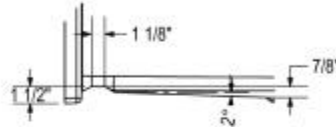

Outlook BFS-60F AcrylX Alcove One-Piece Shower

Model number:

105247-000-002-000

Dimensions: 78.75" x 33.5" x 62.75"

Installation: Alcove

Material: AcrylX™ Applied Acrylic

Standard Features:

- 1-piece shower without roof cap
- Fully reinforced for customized placement of grab bars and seat
- Integrated textured bottom, easy access design, center drain

Dimensions: 78.75" x 33.5" x 62.75"

Installation: Alcove

Material: AcrylX™ Applied Acrylic

BASE MODEL

THRESHOLD DETAIL

Dimensions

78 3/4 x 33 1/2 x 62 3/4 In.
(2000 x 851 x 1594 mm)

Weight