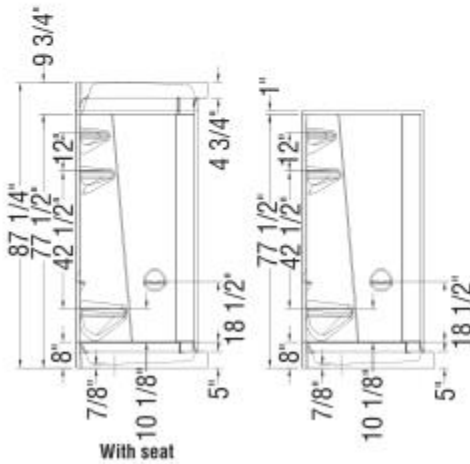

Freestyle 37 Round 37 x 37 Acrylic Corner One-Piece Shower

Model number:

102996-000-001-102

Dimensions: 36.5" x 36.5" x 77.5"

Installation: Corner

Material: Acrylic

Standard Features:

- 1 or 2-piece shower
- 2 large shelves and integrated soap dish
- Customize the shower: specify seat or footrest
- Optional roof cap;
- Optional roof cap light;
- Integrated shelves, specify Chrome, Brushed Nickel or Matte Black guard rails

Standard Colors:

White

Certifications

MAAX products adhere to one or more of the following certifications:

MAAX

Freestyle 37 Round 37 x 37 Acrylic Corner One-Piece Shower

Model number:

102996-000-001-102

Dimensions: 36.5" x 36.5" x 77.5"

Installation: Corner

Material: Acrylic

All dimensions are approximate and subject to change without prior notice. Please refer to installation guide before installing unit.

Dimensions

36 1/2 x 36 1/2 x 77 1/2 In.
(927 x 927 x 1969 mm)

Weight

103 lbs - 47 kg

Shape

Round

Pieces

1