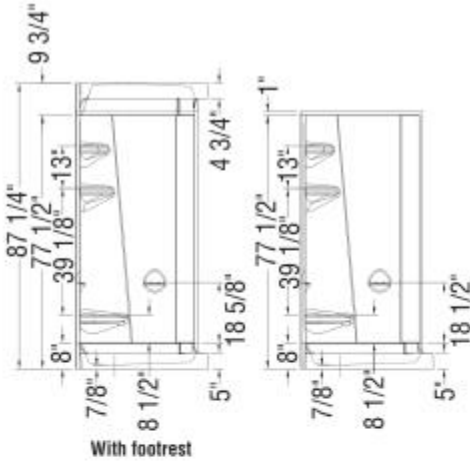

Freestyle 37 Round 37 x 37 Acrylic Corner One-Piece Shower

Model number:

102996-000-001-102

Dimensions: 36.5" x 36.5" x 77.5"

Installation: Corner

Material: Acrylic

Standard Features:

- 1 or 2-piece shower
- 2 large shelves and integrated soap dish
- Customize the shower: specify seat or footrest
- Optional roof cap;
- Optional roof cap light;
- Integrated shelves, specify Chrome, Brushed Nickel or Matte Black guard rails

Standard Colors:

White

Certifications

MAAX products adhere to one or more of the following certifications:

MAAX

Freestyle 37 Round 37 x 37 Acrylic Corner One-Piece Shower

Model number:

102996-000-001-102

Dimensions: 36.5" x 36.5" x 77.5"

Installation: Corner

Material: Acrylic

All dimensions are approximate and subject to change without prior notice. Please refer to installation guide before installing unit.

Dimensions

36 1/2 x 36 1/2 x 77 1/2 In.
(927 x 927 x 1969 mm)

Weight

103 lbs - 47 kg

Shape

Round

Pieces

1