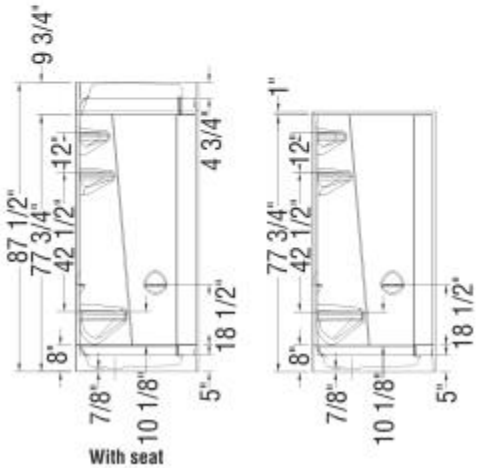

## Dimensions

36 1/2 x 36 1/2 x 77 3/4 In.  
(927 x 927 x 1975 mm)

## Weight

98 lbs - 44 kg

## Pieces

2

## Drain location:

Corner

With footrest

With seat

All dimensions are approximate. Structure measurements must be verified against the unit to ensure proper fit.

Project:

Contractor:

Representative: