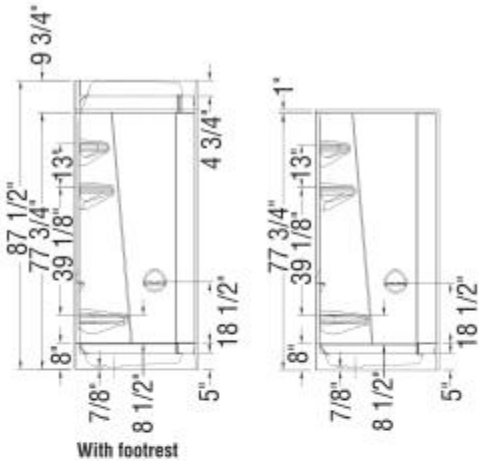

## Dimensions

36 1/2 x 36 1/2 x 77 3/4 In.  
(927 x 927 x 1975 mm)

## Weight

98 lbs - 44 kg

## Shape

NeoRound

## Drain location:

Corner

With footrest

With seat

All dimensions are approximate. Structure measurements must be verified against the unit to ensure proper fit.

Project:

Contractor:

Representative: