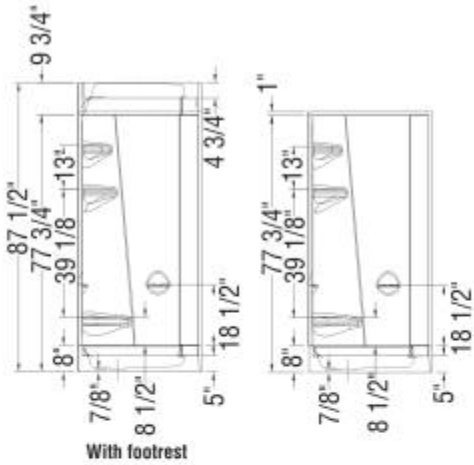

# Freestyle 37 Neo-Angle 37 x 37 Acrylic Corner Two-Piece Shower

**Model number:**

102994-S-000-001-

**Dimensions:** 36.5" x 36.5" x 77.75"

**Installation:** Corner

**Material:** Acrylic

# Freestyle 37 Neo-Angle 37 x 37 Acrylic Corner Two-Piece Shower

**Model number:**

102994-S-000-001-

**Dimensions:** 36.5" x 36.5" x 77.75"

**Installation:** Corner

**Material:** Acrylic

With footrest

With seat

## Dimensions

36 1/2 x 36 1/2 x 77 3/4 In.  
(927 x 927 x 1975 mm)

## Weight

100 lbs - 45 kg