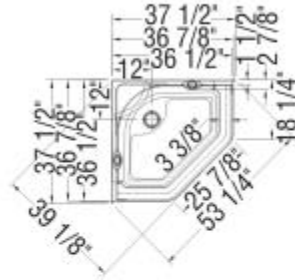

# Freestyle 37 Neo-Angle 37 x 37 Acrylic Corner Two-Piece Shower

**Model number:**

102994-S-000-001-

**Dimensions:** 36.5" x 36.5" x 77.75"

**Installation:** Corner

**Material:** Acrylic

# Freestyle 37 Neo-Angle 37 x 37 Acrylic Corner Two-Piece Shower

**Model number:**

102994-S-000-001-

**Dimensions:** 36.5" x 36.5" x 77.75"

**Installation:** Corner

**Material:** Acrylic

With footrest

With seat

## Dimensions

36 1/2 x 36 1/2 x 77 3/4 In.  
(927 x 927 x 1975 mm)

## Drain location:

Corner

All dimensions are approximate. Structure measurements must be verified against the unit to ensure proper fit.

Project:

Contractor:

Representative:

Date:

Tel: