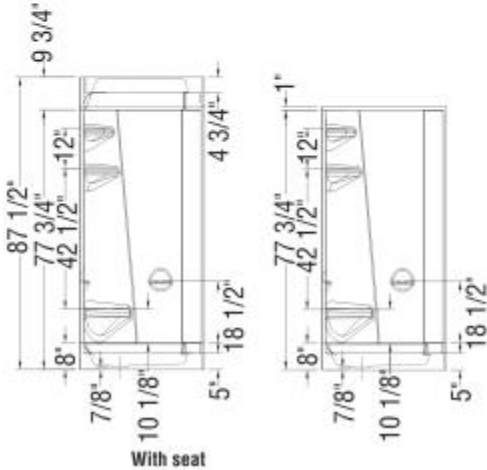

# Freestyle 37 Neo-Angle 37 x 37 Acrylic Corner Two-Piece Shower

**Model number:**

102994-S-000-001-

**Dimensions:** 36.5" x 36.5" x 77.75"

**Installation:** Corner

**Material:** Acrylic

# Freestyle 37 Neo-Angle 37 x 37 Acrylic Corner Two-Piece Shower

**Model number:**

102994-S-000-001-

**Dimensions:** 36.5" x 36.5" x 77.75"

**Installation:** Corner

**Material:** Acrylic

With footrest

With seat

## Dimensions

36 1/2 x 36 1/2 x 77 3/4 In.  
(927 x 927 x 1975 mm)

## Weight

100 lbs - 45 kg