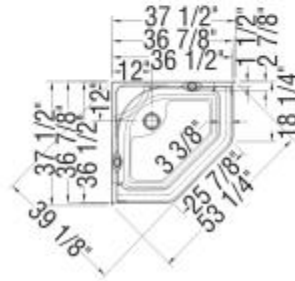

# Freestyle 37 Neo-Angle 37 x 37 Acrylic Corner Two-Piece Shower

**Model number:**

102994-S-000-001-

**Dimensions:** 36.5" x 36.5" x 77.75"

**Installation:** Corner

**Material:** Acrylic

# Freestyle 37 Neo-Angle 37 x 37 Acrylic Corner Two-Piece Shower

**Model number:**

102994-S-000-001-

**Dimensions:** 36.5" x 36.5" x 77.75"

**Installation:** Corner

**Material:** Acrylic

With footrest

With seat

## Dimensions

36 1/2 x 36 1/2 x 77 3/4 In.  
(927 x 927 x 1975 mm)