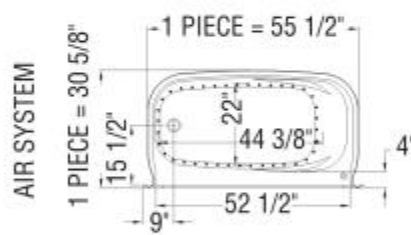

Aspen 60 x 31 Acrylic Alcove One-Piece Tub Shower

Model number:

101023-000-001-001

Dimensions: 59.5" x 30.625" x 84.75"

Installation: Alcove

Material: Acrylic

Standard Features:

- 1 or 3-piece tub shower
- Integrated shelves
- Acrylic towel bar
- Roof cap included
- Textured bottom
- Integrated apron with access panel when equipped with system

Model number:

101023-000-001-001

Dimensions: 59.5" x 30.625" x 84.75"

Installation: Alcove

Material: Acrylic

Dimensions

59 1/2 x 30 3/4 x 84 3/4 In.
(1511 x 778 x 2153 mm)

Water Capacity

40 gallons - 150 liters

Weight

180 lbs - 82 kg

Deep Sump Height

14.5 In. - 368 mm

Drain location:

Left

Right

- (▲): Indicates whirlpool and backjets positioning
- (△): Indicates suction positioning
- (•): Indicates airjets positioning

All dimensions are approximate. Structure measurements must be verified against the unit to ensure proper fit.