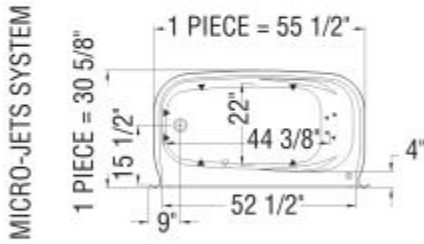

Aspen 60 x 31 Acrylic Alcove One-Piece Tub Shower

Model number:

101023-000-001-001

Dimensions: 59.5" x 30.625" x 84.75"

Installation: Alcove

Material: Acrylic

Standard Features:

- 1 or 3-piece tub shower
- Integrated shelves
- Acrylic towel bar
- Roof cap included
- Textured bottom
- Integrated apron with access panel when equipped with system

Model number:

101023-000-001-001

Dimensions: 59.5" x 30.625" x 84.75"

Installation: Alcove

Material: Acrylic

Dimensions

59 1/2 x 30 3/4 x 84 3/4 In.
(1511 x 778 x 2153 mm)

Water Capacity

40 gallons - 150 liters

Weight

180 lbs - 82 kg

Deep Sump Height

14.5 In. - 368 mm

Drain location:

Left

Right

- (▲): Indicates whirlpool and backjets positioning
- (△): Indicates suction positioning
- (•): Indicates airjets positioning

All dimensions are approximate. Structure measurements must be verified against the unit to ensure proper fit.