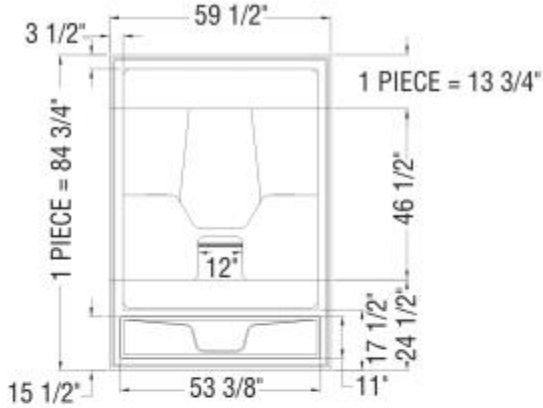

Aspen 60 x 31 Acrylic Alcove One-Piece Tub Shower

Model number:

101023-000-001-001

Dimensions: 59.5" x 30.625" x 84.75"

Installation: Alcove

Material: Acrylic

Standard Features:

- 1 or 3-piece tub shower
- Integrated shelves
- Acrylic towel bar
- Roof cap included
- Textured bottom
- Integrated apron with access panel when equipped with system

Model number:

101023-000-001-001

Dimensions: 59.5" x 30.625" x 84.75"

Installation: Alcove

Material: Acrylic

Dimensions

59 1/2 x 30 3/4 x 84 3/4 In.
(1511 x 778 x 2153 mm)

Water Capacity

40 gallons - 150 liters

Weight

180 lbs - 82 kg

Deep Sump Height

14.5 In. - 368 mm

Drain location:

Left

Right

- (▲): Indicates whirlpool and backjets positioning
- (△): Indicates suction positioning
- (•): Indicates airjets positioning

All dimensions are approximate. Structure measurements must be verified against the unit to ensure proper fit.