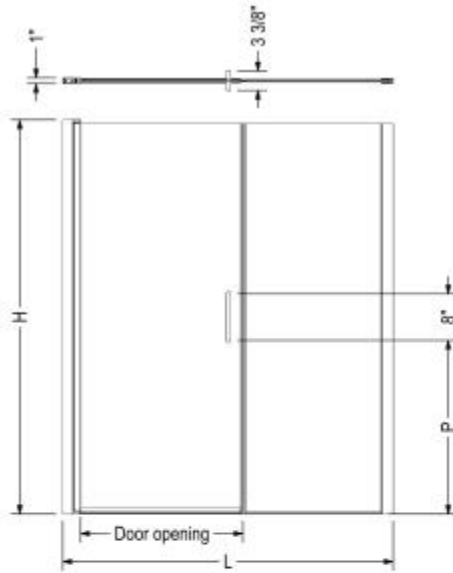

Manhattan 53-55 x 68 in. 6 mm Pivot Shower Door for Alcove Installation

Model number:

138275-900-084-100

Dimensions: 68"

Installation: Alcove

Material:

Standard Features:

- Frameless pivot door for alcove installation
- Available in 3 stylish finishes and 18 sizes
- 6mm (1/4") clear tempered glass
- 2" of lateral adjustment integrated into each door. For an additional 1/2-inch, see filler sold separately (SKU 10041204)
- Door pivoting inside and outside (180 degrees)
- Slim interface of 7/8" (22mm) to fit on most shower bases

Certifications

MAAX products adhere to one or more of the following certifications:

MAAX

Manhattan 53-55 x 68 in. 6 mm Pivot Shower Door for Alcove Installation

Model number:

138275-900-084-100

Dimensions: 68"

Installation: Alcove

Material:

STANDARD

Dimensions

68 in.
(1727 mm)

Weight

80 lbs - 36 kg

Code	Description	H	L Adjustable	Door opening	P
138266	Manhattan 68" x 35" - 37"	68"	35" - 37"	24 3/8"	30"
138267	Manhattan 68" x 37" - 39"	68"	37" - 39"	26 3/8"	30"
138268	Manhattan 68" x 39" - 41"	68"	39" - 41"	28 3/8"	30"
138269	Manhattan 68" x 41" - 43"	68"	41" - 43"	24 3/8"	30"
138270	Manhattan 68" x 43" - 45"	68"	43" - 45"	26 3/8"	30"
138271	Manhattan 68" x 45" - 47"	68"	45" - 47"	28 3/8"	30"
138272	Manhattan 68" x 47" - 49"	68"	47" - 49"	24 3/8"	30"
138273	Manhattan 68" x 49" - 51"	68"	49" - 51"	26 3/8"	30"
138274	Manhattan 68" x 51" - 53"	68"	51" - 53"	28 3/8"	30"
138275	Manhattan 68" x 53" - 55"	68"	53" - 55"	24 3/8"	30"
138276	Manhattan 68" x 55" - 57"	68"	55" - 57"	26 3/8"	30"
138277	Manhattan 68" x 57" - 59"	68"	57" - 59"	28 3/8"	30"

All dimensions are approximate. Structure measurements must be verified against the unit to ensure proper fit.

Project:

Contractor:

Representative:

Date:

Tel:

Notes:

MAAX