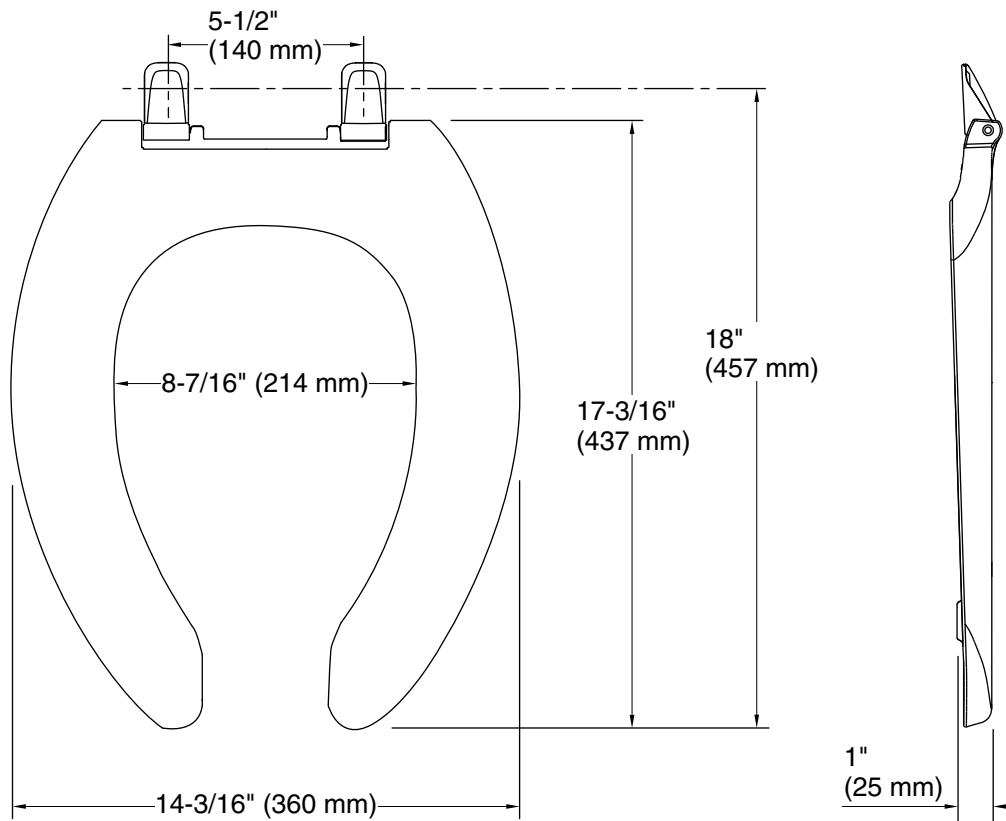

Available Colors/Finishes

Color tiles intended for reference only.

Color	Code	Description
	0	White
	96	Biscuit
	7	Black Black™

Technical Information

All product dimensions are nominal.

Seat shape type: Elongated
Seat front type: Open-front
Seat-mounting holes: 5-1/2" (140 mm)