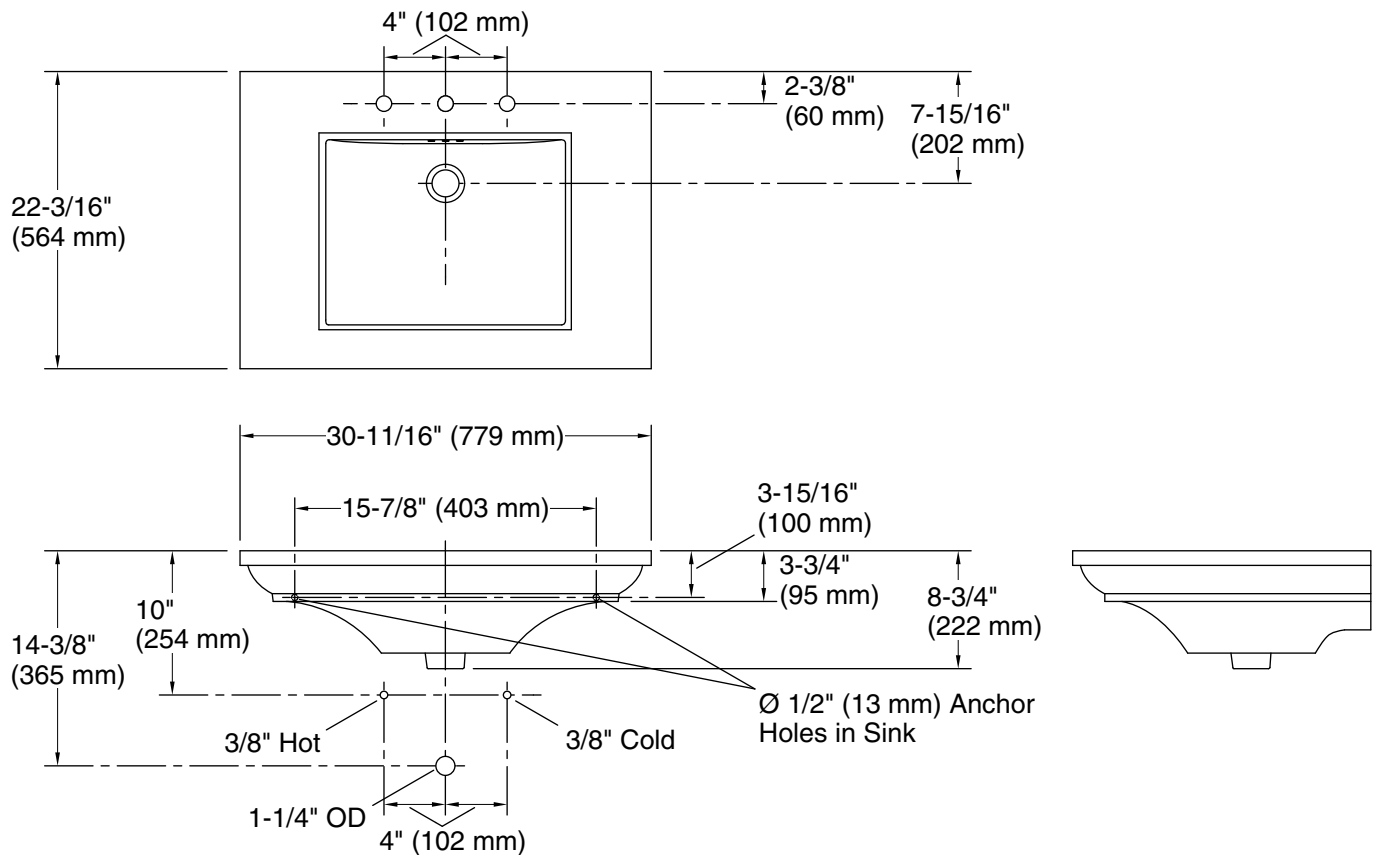

Features

- 8" (203 mm) widespread faucet holes
- Elegant rectangular basin
- Overflow drain
- Combines with the K-2267 pedestal to create the K-2268-8 Memoirs pedestal sink
- Combines with the K-30003 console table legs to create a Memoirs console table
- Coordinates with other products in the Memoirs collection

Color	Code	Description
	0	White
	96	Biscuit
	NY	Dune
	95	Ice™ Grey
	58	Thunder™ Grey
	7	Black Black™
	H15	Spring Green
	V10	Peachblow

Technical Information

All product dimensions are nominal.

Bowl configuration:	Single
Center(s):	8
Bowl area (Only):	Length: 19" (483 mm) Width: 14" (356 mm) Water depth: 5-1/2" (140 mm)
Number of deck holes:	3
Faucet hole spacing:	8" (203 mm)
Faucet hole(s):	1-3/8" (35 mm)
Drain hole:	1-3/4" (44 mm)
Template:	Above-counter, 1003228-7, required, included