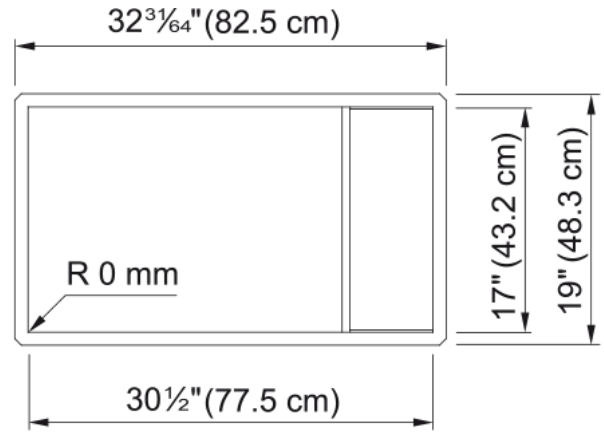

Crystal Undermount Sink- CLV110-31-CA | 122.0561.773

Technical Data

Aspect

Sink type	Sink
Type of material	Stainless steel
Number of bowls	1
Color	Steel
Surface finish	Silk

Product Dimensions

Exterior size: right to left	32.5
Exterior size: front to back	19.016
Large bowl size: right to left	30
Large bowl size: front to back	17
Large bowl: depth	9

Installation

Minimum cabinet size	36"

Product specifications

Installation type	Undermount
Drain hole	3 1/2"
Position of drainer	No drainer

Product identification

Product brand	FRANKE
Product family	Mythos
Collection	Crystal Line
Certified by	IAPMO

Features

Drainers number	No drainer
Product reversibility	Yes
Faucet ledge	No
Strainer assembly included	Yes