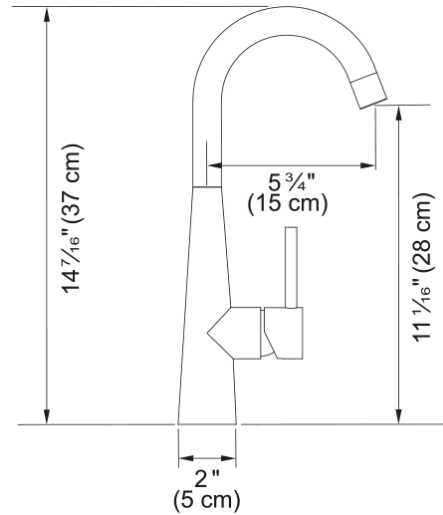

Steel Bar Faucet - STL-BR-GLD | 115.0689.828

14.4-in. Pull-Down Kitchen Bar Faucet in Gold. With a simple twist, the single handle lever on the Steel bar faucet effortlessly controls water temperature and pressure, making it ideal for preparing drinks and rinsing glasses. Solid 304 stainless steel construction delivers corrosion resistance inside and out. The durable PVD finish is resistant to scratching and the color never fades, even with frequent cleaning. ADA Compliant

Aspect

Spout type	J - spout
Color	Gold
Type of material	Stainless steel 304
Flexible pullout hose material	Textile
Spray head material	Stainless steel

Product Dimensions

Faucet hole diameter	35 mm
Cartridge dimension	35 mm

Installation

Mounting type	Shank
Water supply hose connection	1/2"
Water supply hose length	800 mm

Product specifications

Pressure	High pressure
Faucet type	Swivel
Faucet operation	Side lever
Faucet rotation	180°