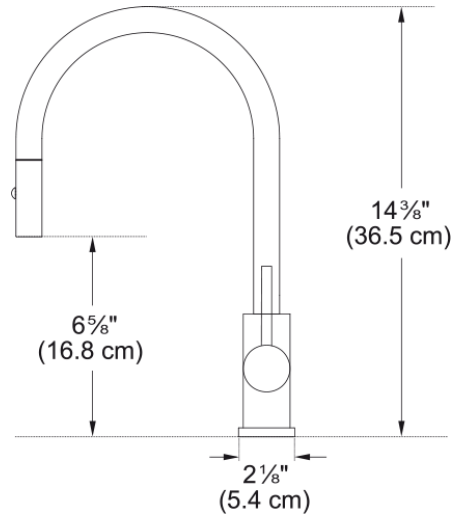

Cube Prep Faucet - FFP3391CHG | 115.0659.558

Technical Data

Aspect

Spout type	J - spout
Color	Champagne gold
Type of material	Stainless steel 304
Flexible pullout hose material	Nylon grey
Spray head material	Stainless steel

Product Dimensions

Faucet hole diameter	35 mm
Cartridge dimension	35 mm

Installation

Mounting type	Shank
Water supply hose connection	3/8"
Water supply hose length	600 mm

Product specifications

Pressure	High pressure
Faucet type	Spray
Faucet operation	Side lever
Faucet rotation	360°