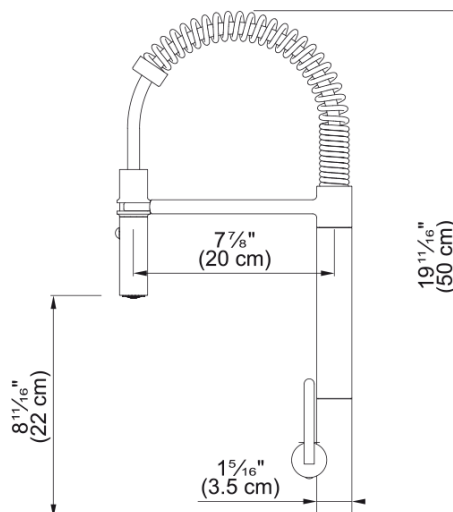

Professional Pull-Down Faucet - FF5300 | 115.0561.540

Technical Data

Aspect

Spout type	S - semi-professional
Color	Polished chrome
Type of material	Brass
Flexible pullout hose material	Textile
Spray head material	Brass

Product Dimensions

Faucet hole diameter	35 mm
Cartridge dimension	35 mm

Installation

Mounting type	Shank
Water supply hose connection	1/2"
Water supply hose length	650 mm

Product specifications

Pressure	High pressure
Faucet type	Spray
Faucet operation	Side lever
Faucet rotation	360°

Product identification

Product brand	FRANKE
Product family	None
Collection	Professional

Features

Water saving feature	No
Type of aerator	Honeycomb