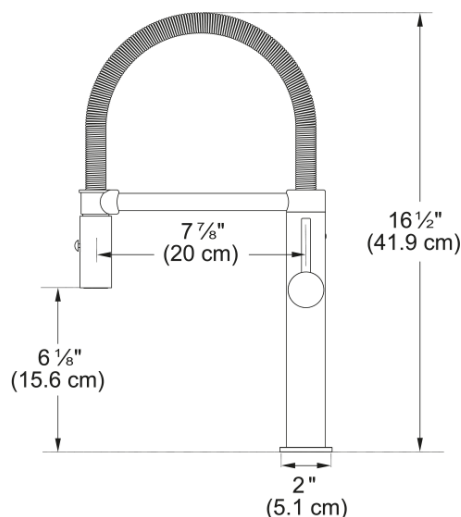

Pescara Semi-Pro Faucet - PES-SP-304 | 115.0442.968

Stainless Steel 16.5-inch Single Handle Semi-Pro Kitchen Faucet with Magnetic Sprayer Dock. The intuitive, ergonomic design allows easy toggling between spray and stream. The arch design offers exceptional space for cleaning or filling large pots and pans. The ECO cartridge's built-in water-saving feature helps conserve water during everyday kitchen tasks. The magnetic docking system provides an intuitive, quick release and keeps the spray head securely in place when not in use. Solid brass construction ensures long-lasting performance. This model replaces the FFPD4450 Pescara Faucet

Aspect

Spout type	S - semi-professional
Color	Stainless steel
Type of material	Stainless steel 304
Flexible pullout hose material	Metal
Spray head material	Stainless steel

Product Dimensions

Faucet hole diameter	35 mm
Cartridge dimension	28 mm

Installation

Mounting type	Shank
Water supply hose connection	1/2"
Water supply hose length	650 mm

Product specifications

Pressure	High pressure
Faucet type	Spray
Faucet operation	Side lever
Faucet rotation	360°