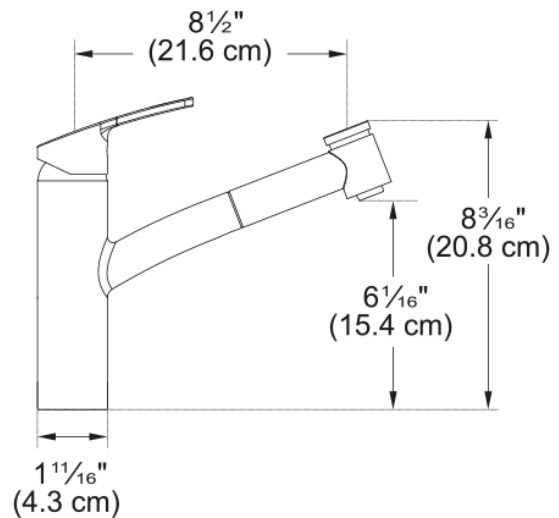

## Smart Pull-Out Faucet - SMA-PO-CHR | 115.0391.483

8.8-in Single Handle 1-Hole Polished Chrome Pull-Out Kitchen Faucet. Our top-quality Smart faucets are equipped with a long extendable nozzle enabling you to fill large pots quickly and giving you all the freedom to work in and around your sink. They come with a Franke ceramic disk cartridge to guarantee excellent, long-lasting, smooth water flow. ADA Compliant. This model replaces the FFPS3600 Faucet

### Aspect

Spout type	Low spout
Color	Polished chrome
Type of material	Brass
Flexible pullout hose material	Nylon grey
Spray head material	Brass

### Product Dimensions

Faucet hole diameter	35 mm
Cartridge dimension	35 mm

### Installation

Mounting type	Shank
Water supply hose connection	1/2"
Water supply hose length	650 mm