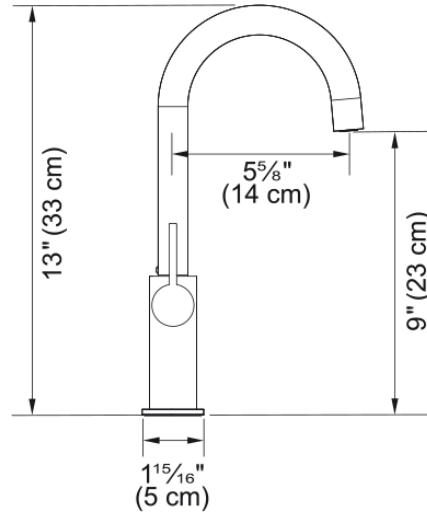

Ambient Bar Faucet - FFB3100 | 115.0355.734

Technical Data

Aspect

Spout type	J - spout
Color	Polished chrome
Type of material	Brass

Product Dimensions

Faucet hole diameter	35 mm

Installation

Water supply hose connection	1/2"

Product specifications

Pressure	High pressure
Faucet type	Swivel
Faucet operation	Side lever
Faucet rotation	360°

Product identification

Product brand	FRANKE
Product family	None
Collection	Ambient

Features

Water saving feature	Yes
Type of aerator	Honeycomb