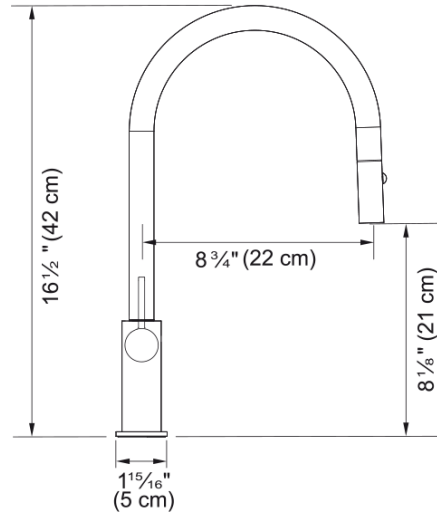

Ambient Pull-Down Faucet - FF3180 | 115.0355.733

Technical Data

Aspect

Spout type	S - semi-professional
Color	Satin nickel
Type of material	Brass
Flexible pullout hose material	Textile

Product Dimensions

Faucet hole diameter	35 mm
----------------------	-------

Installation

Water supply hose connection	1/2"
------------------------------	------

Product specifications

Pressure	High pressure
Faucet type	Spray
Faucet operation	Side lever

Product identification

Product brand	FRANKE
Product family	None
Collection	Ambient