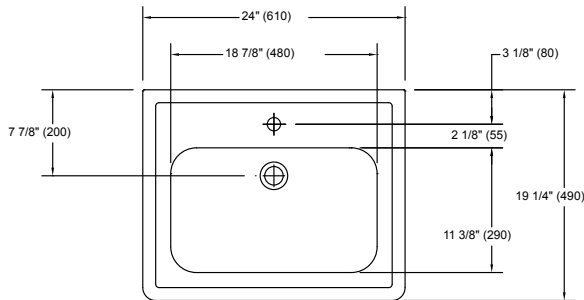

PRODUCT SPECIFICATION

The lavatory shall be 24" width and 19" depth. The basin shall be 18-7/8" by 11-1/8". The lavatory shall be made of vitreous china and be 34-3/8" universal height with rear overflow. Lavatory shall be TOTO Model LPT532_____.

LPT532N

Promenade® Pedestal Lavatory

SPECIFICATIONS

- Waste 1-1/4" O.D.
- Size 24"W x 19-1/4"D
- Basin 18-7/8" x 11-3/8"
- Height: Floor to Rim 34-3/8"
- Warranty One Year Limited Warranty
- Material Vitreous china
- Shipping Weight LT532/LT532.4/LT532.8 40 lbs.

PT530N
27 lbs.

- Shipping Dimensions LT532/LT532.4/LT532.8 24-3/4"L x 26-7/8"W x 12-3/8"H

PT530N
28"L x 11-3/8"W x 11"H

INSTALLATION NOTES

Requires PT530N pedestal foot for support. Use proper back support to mount product.

TOTO®

These dimensions and specifications are subject to change without notice