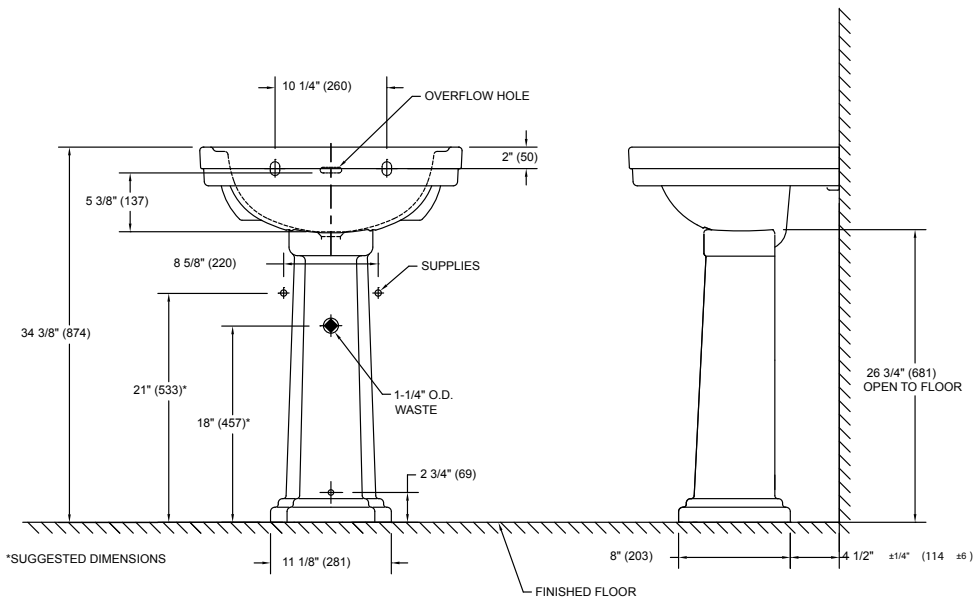

PRODUCT SPECIFICATION

The lavatory shall be 24" width and 19" depth. The basin shall be 18-7/8" by 11-1/8". The lavatory shall be made of vitreous china and be 34-3/8" universal height with rear overflow. Lavatory shall be TOTO Model LPT532_____.

LPT532N

Promenade® Pedestal Lavatory

SPECIFICATIONS

- Waste 1-1/4" O.D.
- Size 24"W x 19-1/4"D
- Basin 18-7/8" x 11-3/8"
- Height: Floor to Rim 34-3/8"
- Warranty One Year Limited Warranty
- Material Vitreous china
- Shipping Weight LT532/LT532.4/LT532.8 40 lbs.

PT530N
27 lbs.

- Shipping Dimensions LT532/LT532.4/LT532.8 24-3/4"L x 26-7/8"W x 12-3/8"H

PT530N
28"L x 11-3/8"W x 11"H

INSTALLATION NOTES

Requires PT530N pedestal foot for support. Use proper back support to mount product.