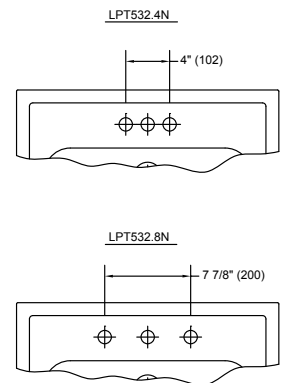

PRODUCT SPECIFICATION

The lavatory shall be 24" width and 19" depth. The basin shall be 18-7/8" by 11-1/8". The lavatory shall be made of vitreous china and be 34-3/8" universal height with rear overflow. Lavatory shall be TOTO Model LPT532_____.

LPT532N

Promenade® Pedestal Lavatory

SPECIFICATIONS

- Waste 1-1/4" O.D.
- Size 24"W x 19-1/4"D
- Basin 18-7/8" x 11-3/8"
- Height: Floor to Rim 34-3/8"
- Warranty One Year Limited Warranty
- Material Vitreous china
- Shipping Weight LT532/LT532.4/LT532.8 40 lbs.

PT530N
27 lbs.

- Shipping Dimensions LT532/LT532.4/LT532.8 24-3/4"L x 26-7/8"W x 12-3/8"H

PT530N
28"L x 11-3/8"W x 11"H

INSTALLATION NOTES

Requires PT530N pedestal foot for support. Use proper back support to mount product.

TOTO®

These dimensions and specifications are subject to change without notice