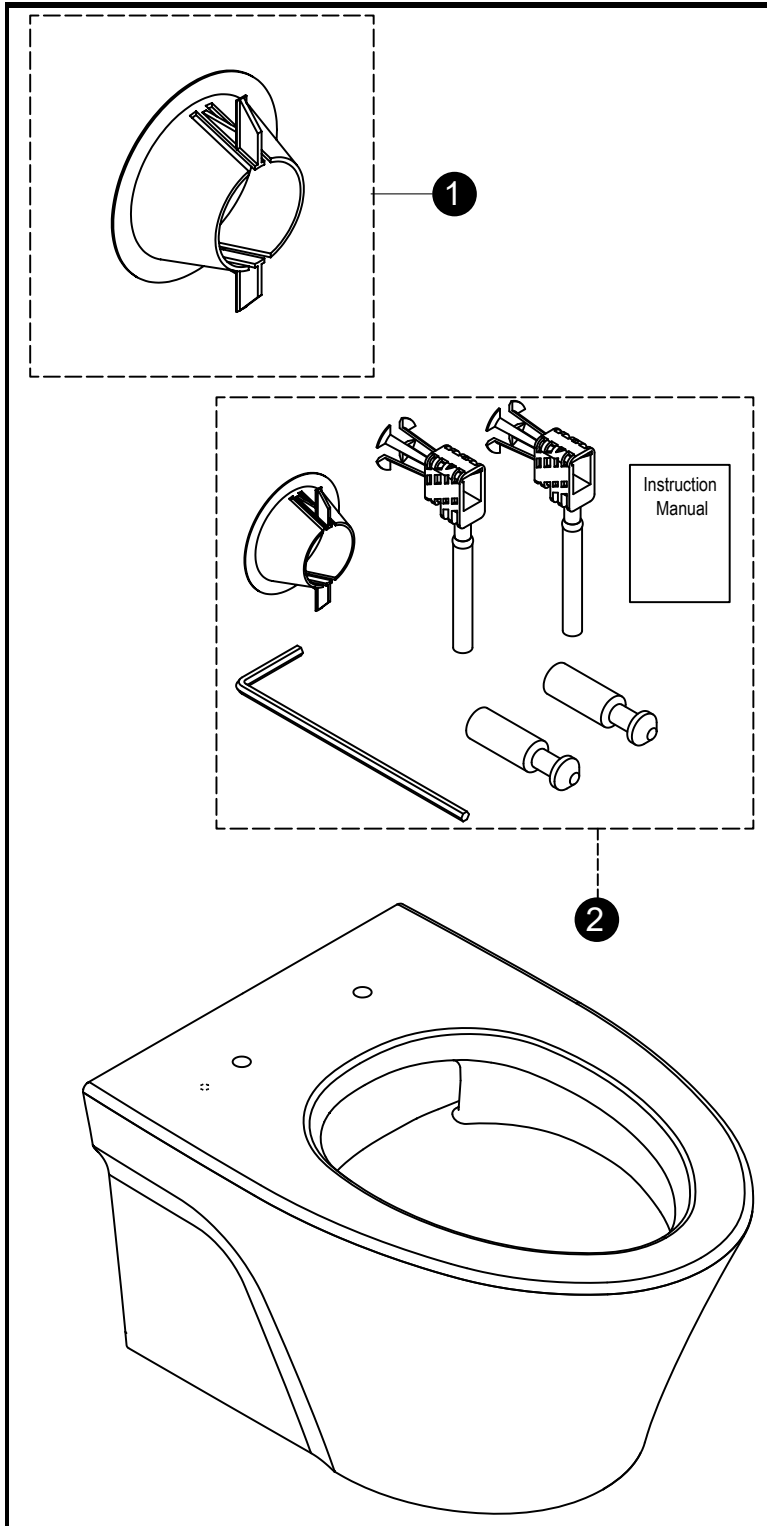

AP Elongated  
Wall Hung Toilet  
CEFIONTECT®  
WASHLET®+

Item	Part	Description
1	9AU323-A	Pressure Loss Ring
2	THU754-A	Wall Hung Bowl Spare Part

**Note:**

**Product Number Explanations**

(CT) Bowl  
(426) Toilet Model  
(C) TORNADO FLUSH®  
(M) DUAL-MAX®  
(F) Universal Height  
(G) CEFIONTECT®  
(T40) WASHLET®+

Actual Product may vary slightly from illustration.