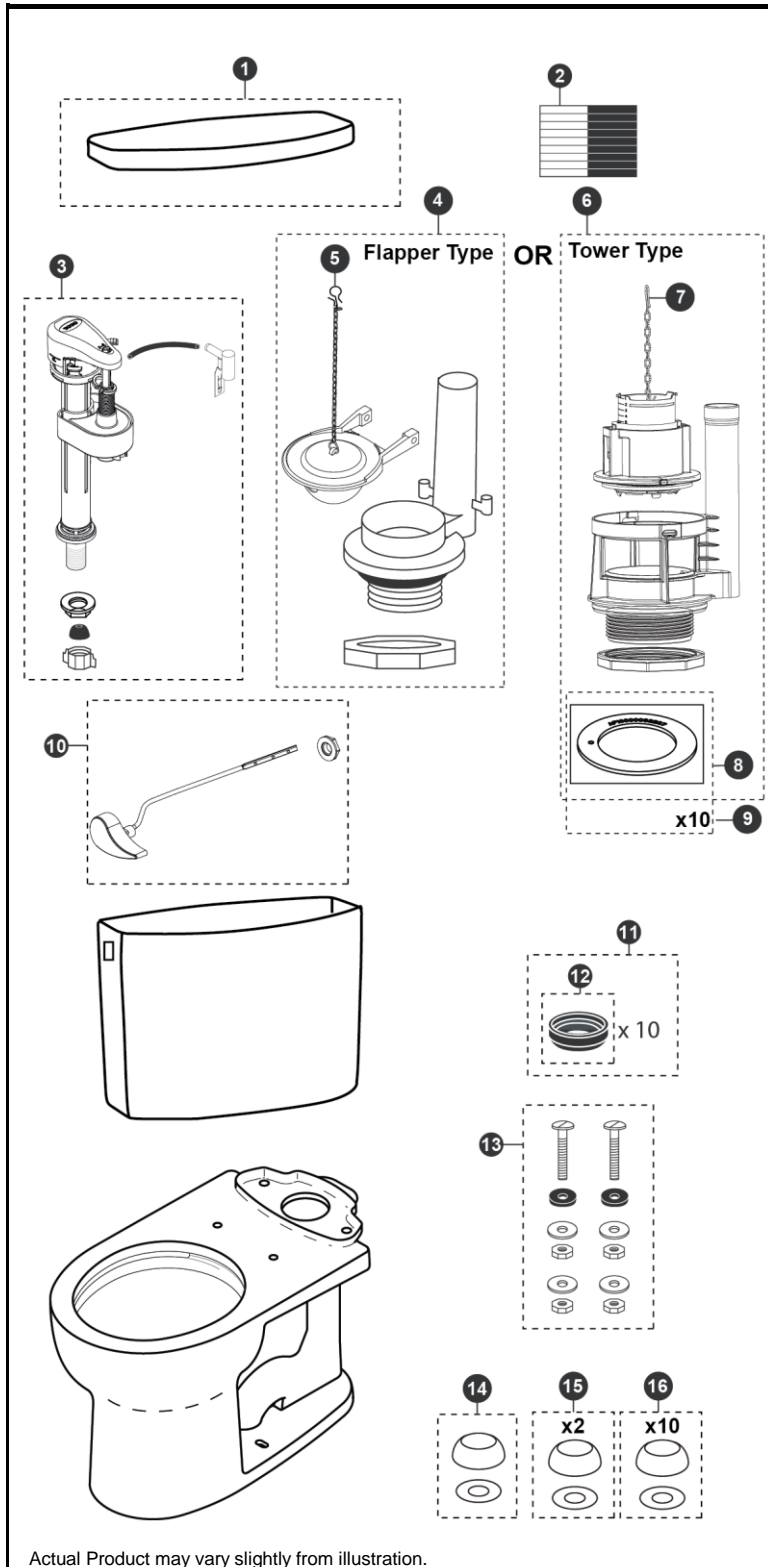

CST453CEF & CST453CEFG

CST453CEF
C453CUF
ST454E
ST454ET

CST453CEFG
C453CUFG
ST454E
ST454ET

2-Pc Drake® II, 1.28 Gpf Toilet, Round Front, Tornado Flush™, 12" Rough-In, (including CeFiONtect™)

Item	Part	Description
1	TCU454CRE#01	Tank Lid w/ Velcro Tape - Cotton
	TCU454CRE#03	Tank Lid w/ Velcro Tape - Bone
	TCU454CRE#11	Tank Lid w/ Velcro Tape - Colonial White
	TCU454CRE#12	Tank Lid w/ Velcro Tape - Sedona Beige
	TCU454CRE#51	Tank Lid w/ Velcro Tape - Ebony
2	THU107	Velcro Tape
3	TSU54A	Fill Valve for Flapper Type
	TSU53A	Fill Valve for Tower Type
4	THU252P-A	Flush Valve
5	THU500S	Flapper w/ Chain
6	THU445.10F-A	Drain Valve
7	THU440-A	Flush Tower
8	THU407	Seal Gasket (1 piece)
9	THU370	Seal Gasket (10 pieces)
10	THU068#01	Trip Lever - Cotton
	THU068#03	Trip Lever - Bone
	THU068#11	Trip Lever - Colonial White
	THU068#12	Trip Lever - Sedona Beige
	THU068#51	Trip Lever - Ebony
	THU068#CP	Trip Lever - Chrome Plated
	THU068#BN	Trip Lever - Brushed Nickel
	THU068#PN	Trip Lever - Polished Nickel
11	THU131	Tank to Bowl Gaskets (10 pieces)
12	9BU024E	Tank to Bowl Gaskets
13	TSU01D	Tank Mounting Kit
14	THU044#01	Bolt Cap Set - Cotton (1 set)
	THU044#03	Bolt Cap Set - Bone (1 set)
	THU044#11	Bolt Cap Set - Colonial White (1 set)
	THU044#12	Bolt Cap Set - Sedona Beige (1 set)
	THU044#51	Bolt Cap Set - Ebony (1 set)
15	THU044S#01	Bolt Cap Set - Cotton (2 sets)
	THU044S#03	Bolt Cap Set - Bone (2 sets)
	THU044S#11	Bolt Cap Set - Colonial White (2 sets)
	THU044S#12	Bolt Cap Set - Sedona Beige (2 sets)
	THU044S#51	Bolt Cap Set - Ebony (2 sets)
16	THU098#01	Bolt Cap Set - Cotton (10 sets)
	THU098#03	Bolt Cap Set - Bone (10 sets)
	THU098#11	Bolt Cap Set - Colonial White (10 sets)
	THU098#12	Bolt Cap Set - Sedona Beige (10 sets)
	THU098#51	Bolt Cap Set - Ebony (10 sets)