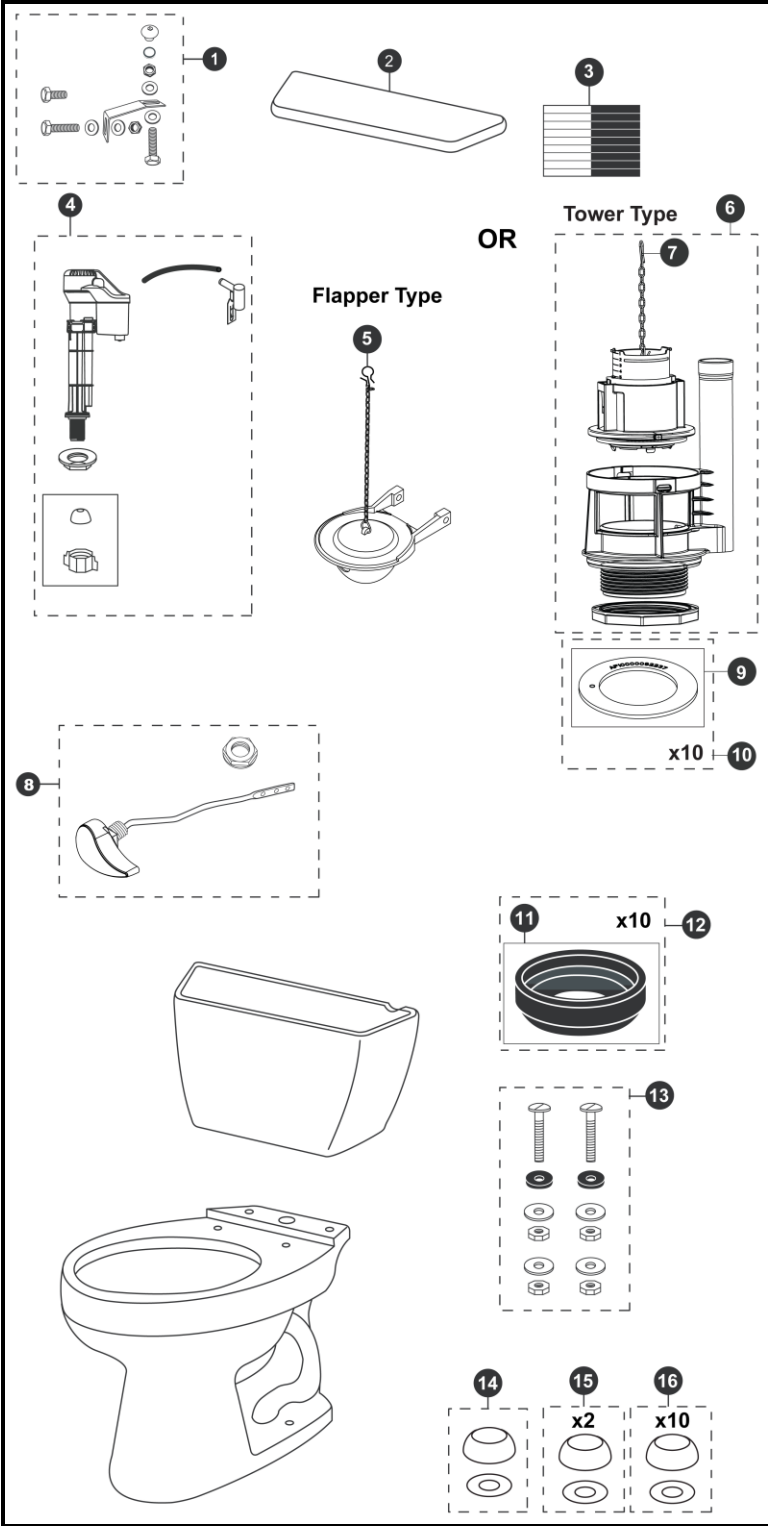

Drake®
1.6 Gpf Toilet, Elongated,
G-MAX®, 12" Rough-In,
Insulated Tank, Bolt Down Tank Lid

Item	Part	Description
1	THU089	Bolt Down Set
2	TCU743BCR#01	Bolt Down Tank Lid w/ Velcro - Cotton
	TCU743BCR#03	Bolt Down Tank Lid w/ Velcro - Bone
	TCU743BCR#11	Bolt Down Tank Lid w/ Velcro - Colonial White
	TCU743BCR#12	Bolt Down Tank Lid w/ Velcro - Sedona Beige
	TCU743BCR#51	Bolt Down Tank Lid w/ Velcro - Ebony
3	THU107	Velcro Tape
4	TSU708	Fill Valve
5	THU500S	Flapper w/ chain
6	THU440.15H-A	Drain Valve for Tower Type
7	THU460-A	Flush Tower
8	THU068#01	Trip Lever - Cotton
	THU068#03	Trip Lever - Bone
	THU068#11	Trip Lever - Colonial White
	THU068#12	Trip Lever - Sedona Beige
	THU068#51	Trip Lever - Ebony
	THU068#CP	Trip Lever - Chrome Plated
	THU068#BN	Trip Lever - Brushed Nickel
	THU068#PN	Trip Lever - Polished Nickel
9	THU407	Seal Gasket (1 piece)
10	THU370	Seal Gasket (10 pieces)
11	9BU024E	3" Tank to Bowl Gasket
12	THU131	Tank to Bowl Gaskets (10 pieces)
13	TSU01D	Tank Mounting Kit
14	THU044#01	Bolt Cap Set - Cotton (1 set)
	THU044#03	Bolt Cap Set - Bone (1 set)
	THU044#11	Bolt Cap Set - Colonial White (1 set)
	THU044#12	Bolt Cap Set - Sedona Beige
	THU044#51	Bolt Cap Set - Ebony
15	THU044S#01	Bolt Cap Sets - Cotton (2 pieces)
	THU044S#03	Bolt Cap Sets - Bone (2 pieces)
	THU044S#11	Bolt Cap Sets - Colonial White (2 pieces)
	THU044S#12	Bolt Cap Sets - Sedona Beige (2 pieces)
	THU044S#51	Bolt Cap Sets - Ebony (2 pieces)
16	THU098#01	Bolt Cap Sets - Cotton (20 pieces)
	THU098#03	Bolt Cap Sets - Bone (20 pieces)
	THU098#11	Bolt Cap Sets - Colonial White (20 pieces)
	THU098#12	Bolt Cap Sets - Sedona Beige (20 pieces)
	THU098#51	Bolt Cap Sets - Ebony (20 pieces)

Note:

Product Number Explanations

Two-Piece Toilet	Tank	Bowl
(CST) Gravity Type Toilet (744) Model	(ST) Tank (743) Model	(C) Bowl (744) Model
(S) G-MAX®	(S) G-MAX®	(S) G-MAX®
(D) Insulated Tank	(D) Insulated Tank	
(B) Bolt Down Tank Lid	(B) Bolt Down Tank Lid	

Actual Product may vary slightly from illustration.