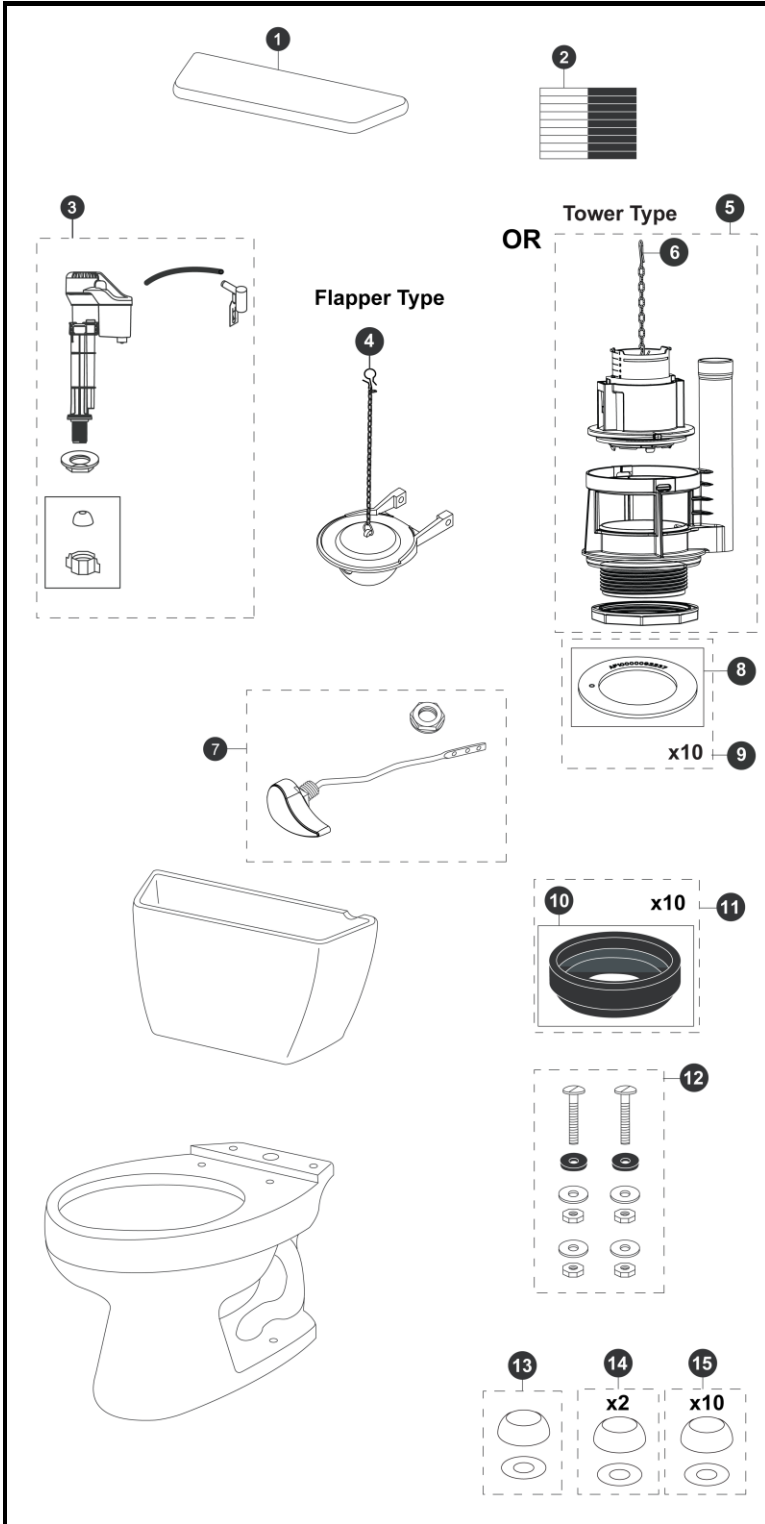

CST744S CST744SG  
 C744S C744SG  
 ST743S ST743S

**Drake®**  
**1.6 Gpf Toilet, Elongated,**  
**G-MAX®, 12" Rough-In,**  
**(including CEFIONTECT®)**

Actual Product may vary slightly from illustration.

Item	Part	Description
1	TCU743CR#01	Tank Lid w/ Velcro Tape - Cotton
	TCU743CR#03	Tank Lid w/ Velcro Tape - Bone
	TCU743CR#11	Tank Lid w/ Velcro Tape - Colonial White
	TCU743CR#12	Tank Lid w/ Velcro Tape - Sedona Beige
	TCU743CR#51	Tank Lid w/ Velcro Tape - Ebony
2	THU107	Velcro Tape
3	TSU708	Fill Valve for Flapper Type
4	THU500S	Flapper w/ Chain
5	THU443.10B-A	Drain Valve for Tower Type
6	THU440-A	Flush Tower
7	THU068#01	Trip Lever - Cotton
	THU068#03	Trip Lever - Bone
	THU068#11	Trip Lever - Colonial White
	THU068#12	Trip Lever - Sedona Beige
	THU068#51	Trip Lever - Ebony
	THU068#CP	Trip Lever - Chrome Plated
	THU068#BN	Trip Lever - Brushed Nickel
	THU068#PN	Trip Lever - Polished Nickel
8	THU407	Seal Gasket (1 piece)
9	THU370	Seal Gasket (10 pieces)
10	9BU024E	3" Tank to Bowl Gasket
11	THU131	Tank to Bowl Gaskets (10 pieces)
12	TSU01D	Tank Mounting Kit
13	THU044#01	Bolt Cap Set - Cotton (1 set)
	THU044#03	Bolt Cap Set - Bone (1 set)
	THU044#11	Bolt Cap Set - Colonial White (1 set)
	THU044#12	Bolt Cap Set - Sedona Beige
	THU044#51	Bolt Cap Set - Ebony
14	THU044S#01	Bolt Cap Sets - Cotton (2 pieces)
	THU044S#03	Bolt Cap Sets - Bone (2 pieces)
	THU044S#11	Bolt Cap Sets - Colonial White (2 pieces)
	THU044S#12	Bolt Cap Sets - Sedona Beige (2 pieces)
	THU044S#51	Bolt Cap Sets - Ebony (2 pieces)
15	THU098#01	Bolt Cap Sets - Cotton (20 pieces)
	THU098#03	Bolt Cap Sets - Bone (20 pieces)
	THU098#11	Bolt Cap Sets - Colonial White (20 pieces)
	THU098#12	Bolt Cap Sets - Sedona Beige (20 pieces)
	THU098#51	Bolt Cap Sets - Ebony (20 pieces)

**Note:**

**Product Number Explanations**

Two-Piece Toilet	Tank	Bowl
(CST) Gravity Type Toilet (744) Model	(ST) Tank (743) Model	(C) Bowl (744) Model
(S) G-MAX®	(S) G-MAX®	(S) G-MAX®
(G) CEFIONTECT®		(G) CEFIONTECT®