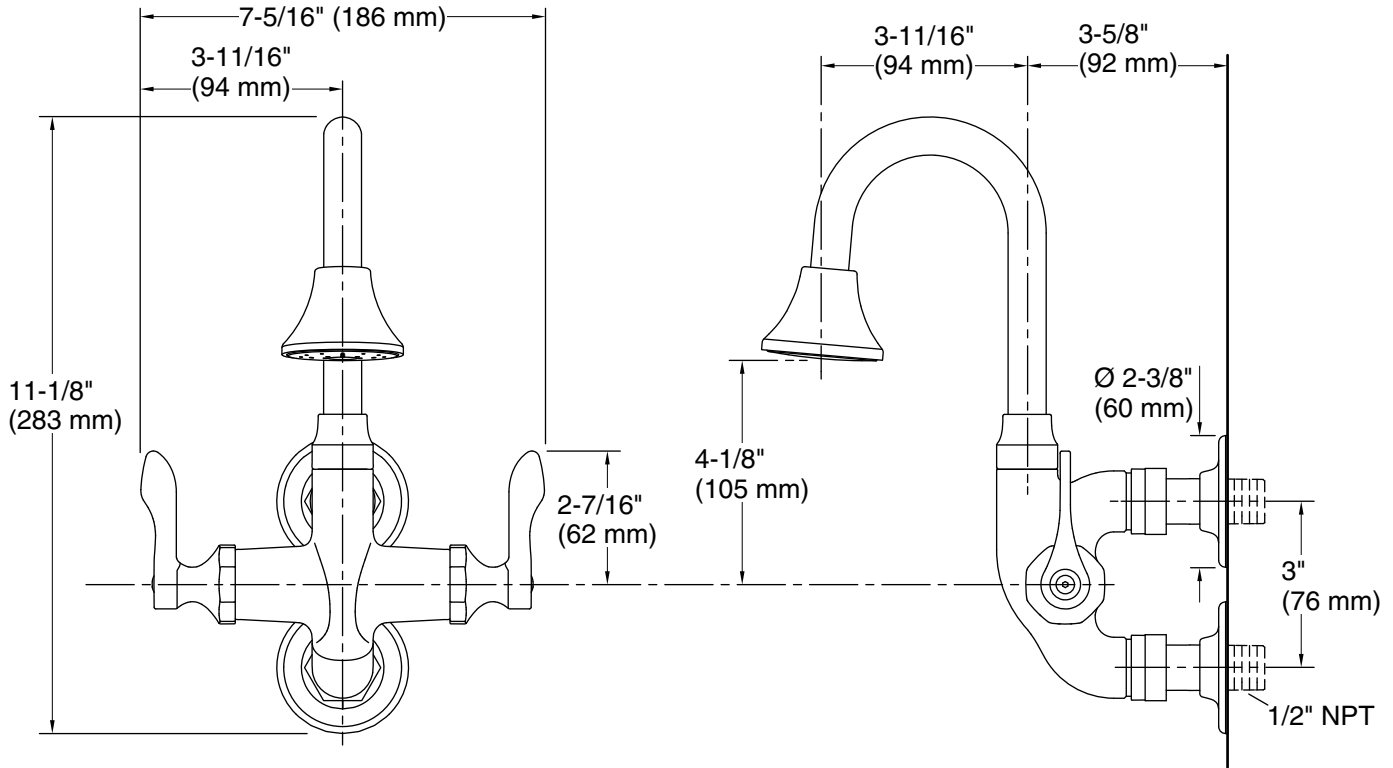

Technical Information

All product dimensions are nominal.

Faucet:

Flow rate: 12 gal/min (45.4 l/min)

Pressure: 60 psi (4.1 bar)

Drain included: No

Spout:

Spout reach: 3-11/16" (93 mm)

Notes

Install this product according to the installation instructions.