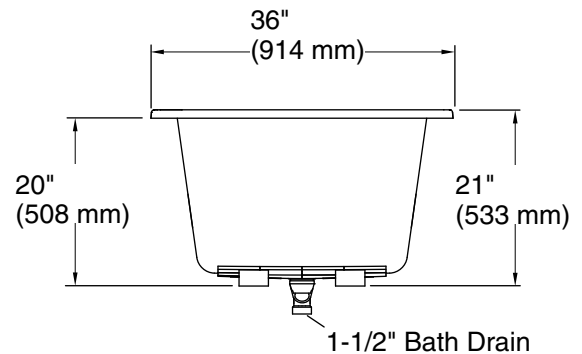

Technical Information

All product dimensions are nominal.

Drain location:	Reversible
Basin area, bottom:	39-9/16" x 24-11/16" (1005 mm x 627 mm)
Basin area, top:	53-5/8" x 29-1/2" (1362 mm x 749 mm)
Weight:	75 lbs (34 kg)
Minimum floor load:	52 lbs/ft ² (253.9 kg/m ²)
Water depth:	17-1/8" (435 mm)
Water capacity:	81.1 gal (307 L)
Cutout:	Drop-in, 59-1/2" x 35-1/2" (1511 mm x 902 mm)
Minimum flat for door:	2-7/16" (61 mm)