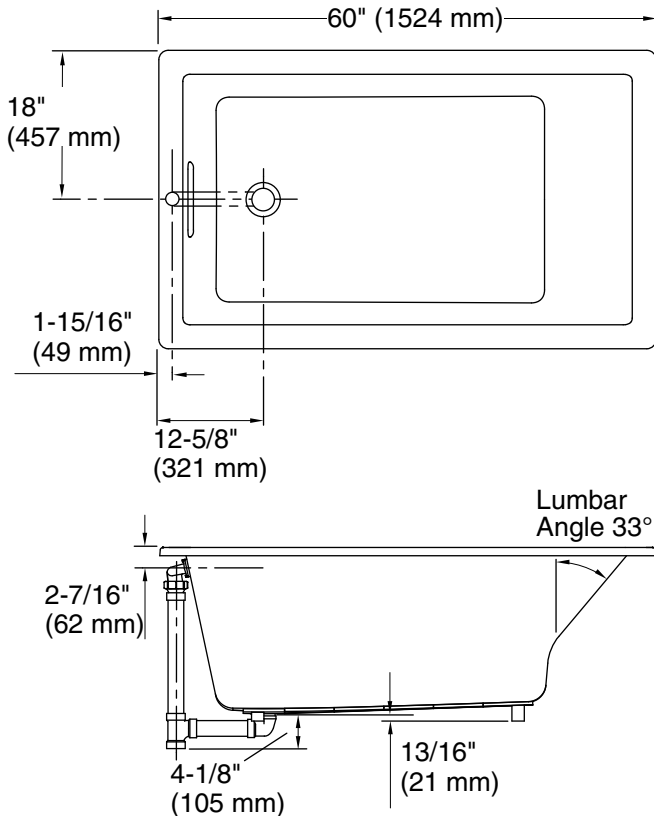

Color tiles intended for reference only.

Color	Code	Description
	0	White
	96	Biscuit
	NY	Dune
	95	Ice™ Grey
	58	Thunder™ Grey
	7	Black Black™

No change in measurement if connected with drain illustrated. (K-7272)

Technical Information

All product dimensions are nominal.

Drain location:	Reversible
Basin area, bottom:	39-9/16" x 24-11/16" (1005 mm x 627 mm)
Basin area, top:	53-5/8" x 29-1/2" (1362 mm x 749 mm)
Weight:	75 lbs (34 kg)
Minimum floor load:	52 lbs/ft ² (253.9 kg/m ²)
Water depth:	17-1/8" (435 mm)
Water capacity:	81.1 gal (307 L)
Cutout:	Drop-in, 59-1/2" x 35-1/2" (1511 mm x 902 mm)
Minimum flat for door:	2-7/16" (61 mm)

Notes

Measure your actual product for rough-in details.

Install this product according to the installation instructions.

The hot water supply should be 70% of the capacity of the bath or greater. Installations will vary.