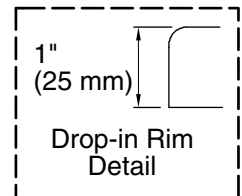

Technical Information

All product dimensions are nominal.

Drain location:	Reversible
Basin area, bottom:	39-9/16" x 24-11/16" (1005 mm x 627 mm)
Basin area, top:	53-5/8" x 29-1/2" (1362 mm x 749 mm)
Weight:	75 lbs (34 kg)
Minimum floor load:	52 lbs/ft ² (253.9 kg/m ²)
Water depth:	17-1/8" (435 mm)
Water capacity:	81.1 gal (307 L)
Cutout:	Drop-in, 59-1/2" x 35-1/2" (1511 mm x 902 mm)
Minimum flat for door:	2-7/16" (61 mm)