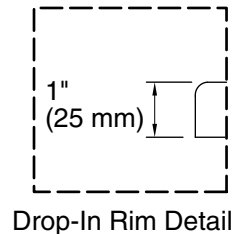

### Technical Information

All product dimensions are nominal.

Drain location:	Reversible
Basin area, bottom:	44-1/2" x 22-5/16" (1130 mm x 567 mm)
Basin area, top:	59-5/8" x 25-1/2" (1514 mm x 648 mm)
Weight:	86 lbs (39 kg)
Minimum floor load:	50 lbs/ft <sup>2</sup> (244.1 kg/m <sup>2</sup> )
Water depth:	18" (457 mm)
Water capacity:	85.8 gal (324.8 L)
Cutout:	Drop-in, 64-1/2" x 30-1/2" (1638 mm x 775 mm)
Minimum flat for door:	2-7/16" (61 mm)