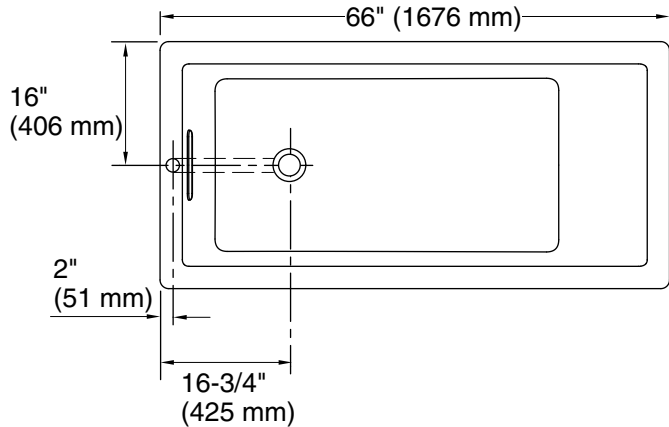

No change in measurement if connected with drain illustrated. (K-7272)

Technical Information

All product dimensions are nominal.

Drain location:	Reversible
Basin area, bottom:	44-1/2" x 22-5/16" (1130 mm x 567 mm)
Basin area, top:	59-5/8" x 25-1/2" (1514 mm x 648 mm)
Weight:	86 lbs (39 kg)
Minimum floor load:	50 lbs/ft² (244.1 kg/m²)
Water depth:	18" (457 mm)
Water capacity:	85.8 gal (324.8 L)
Cutout:	Drop-in, 64-1/2" x 30-1/2" (1638 mm x 775 mm)
Minimum flat for door:	2-7/16" (61 mm)

Notes

Measure your actual product for rough-in details.

Install this product according to the installation instructions.

The hot water supply should be 70% of the capacity of the bath or greater. Installations will vary.

Kit is required for under-mount installations (sold separately).