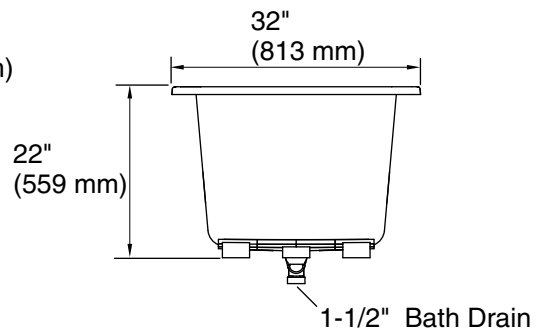

### Technical Information

All product dimensions are nominal.

Drain location:	Reversible
Basin area, bottom:	44-1/2" x 22-5/16" (1130 mm x 567 mm)
Basin area, top:	59-5/8" x 25-1/2" (1514 mm x 648 mm)
Weight:	86 lbs (39 kg)
Minimum floor load:	50 lbs/ft <sup>2</sup> (244.1 kg/m <sup>2</sup> )
Water depth:	18" (457 mm)
Water capacity:	85.8 gal (324.8 L)
Cutout:	Drop-in, 64-1/2" x 30-1/2" (1638 mm x 775 mm)
Minimum flat for door:	2-7/16" (61 mm)