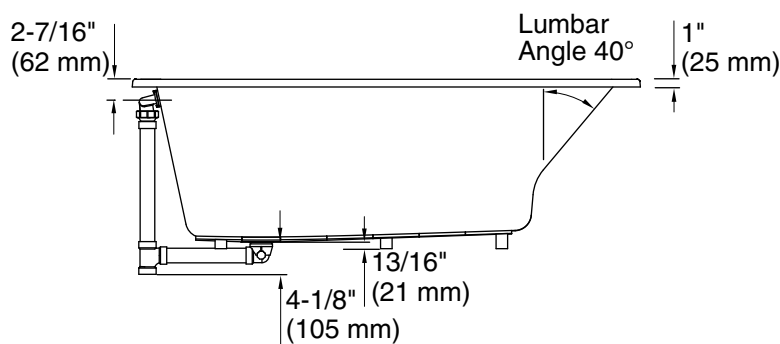

### Technical Information

All product dimensions are nominal.

Drain location:	Reversible
Basin area, bottom:	44-1/2" x 22-5/16" (1130 mm x 567 mm)
Basin area, top:	59-5/8" x 25-1/2" (1514 mm x 648 mm)
Weight:	86 lbs (39 kg)
Minimum floor load:	50 lbs/ft <sup>2</sup> (244.1 kg/m <sup>2</sup> )
Water depth:	18" (457 mm)
Water capacity:	85.8 gal (324.8 L)
Cutout:	Drop-in, 64-1/2" x 30-1/2" (1638 mm x 775 mm)
Minimum flat for door:	2-7/16" (61 mm)