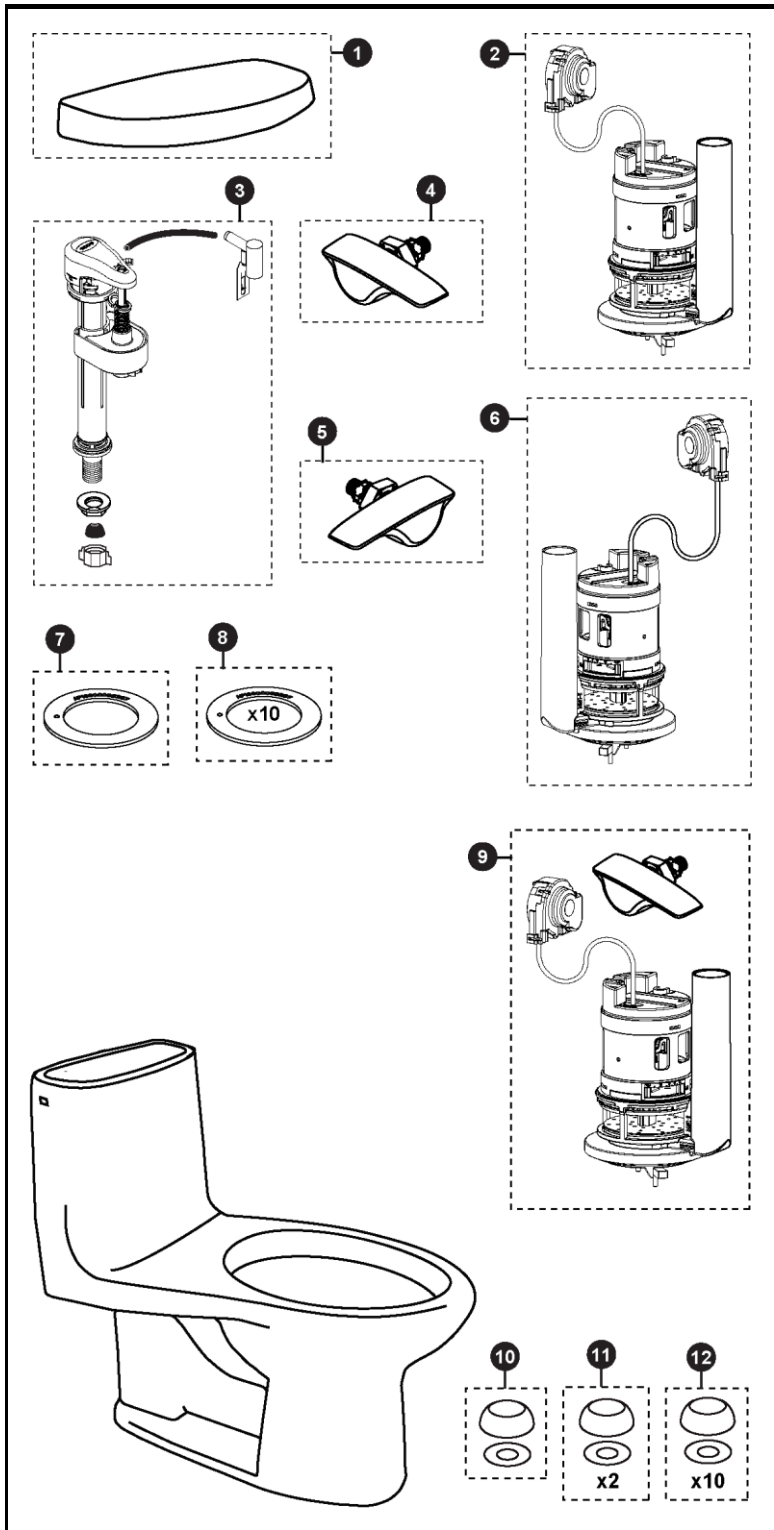

MS604114CUF, MS604114CUFG, MS604114CUFRG & CST604CUFGT20

MS604114CUF
CST604CUF

MS604114CUFRG
CST604CUFRG

CST604CUFGT20

MS604114CUFG
CST604CUFG

Ultramax® II 1G 1.0 Gpf Toilet, Elongated, Tornado Flush®, Universal Height, (Including Right Hand Lever & CeFIONtect®)

Item	Part	Description
1	TCU604CRU#01	Tank Lid - Cotton
	TCU604CRU#03	Tank Lid - Bone
	TCU604CRU#11	Tank Lid - Colonial White
	TCU604CRU#12	Tank Lid - Sedona Beige
	TCU604CRU#51	Tank Lid - Ebony
2	THU498	Flush Valve Tower
3	TSU55A	Fill Valve
4	THU476#CP	Trip Lever Handle - Chrome Plated
5	THU657#CP	Trip Lever Handle - Chrome Plated Right Hand
6	THU732	Flush Valve Tower - Right Hand side
7	THU474	Seal Gasket (1 piece)
8	THU475	Seal Gasket (10pieces)
9	THU161#CP	Flush Valve & Trip Lever Handle combo
10	THU044#01	Bolt Cap Set - Cotton (1 set)
	THU044#03	Bolt Cap Set - Bone (1 set)
	THU044#11	Bolt Cap Set - Colonial White (1 set)
	THU044#12	Bolt Cap Set - Sedona Beige
	THU044#51	Bolt Cap Set - Ebony
11	THU044S#01	Bolt Cap Set - Cotton (2 pieces)
	THU044S#03	Bolt Cap Set - Bone (2 pieces)
	THU044S#11	Bolt Cap Set - Colonial White (2 pieces)
	THU044S#12	Bolt Cap Set - Sedona Beige (2 pieces)
	THU044#51	Bolt Cap Set - Ebony (2 pieces)
12	THU098#01	Bolt Cap Set - Cotton (20 pieces)
	THU098#03	Bolt Cap Set - Bone (20 pieces)
	THU098#11	Bolt Cap Set - Colonial White (20 pieces)
	THU098#12	Bolt Cap Set - Sedona Beige (20 pieces)
	THU098#51	Bolt Cap Set - Ebony (20 pieces)

Note:

Product Number Explanations

One-Piece Toilet

(MS) Toilet & Seat Combination
(CST) Gravity Type Toilet
(604) Toilet Model
(114) Seat Model

(C) Tornado Flush®
(U) 1.0 gpf / 3.8 lpf
(F) Universal Height
(G) CeFIONtect®
(R) Right Hand Handle
(T20) Washlet+