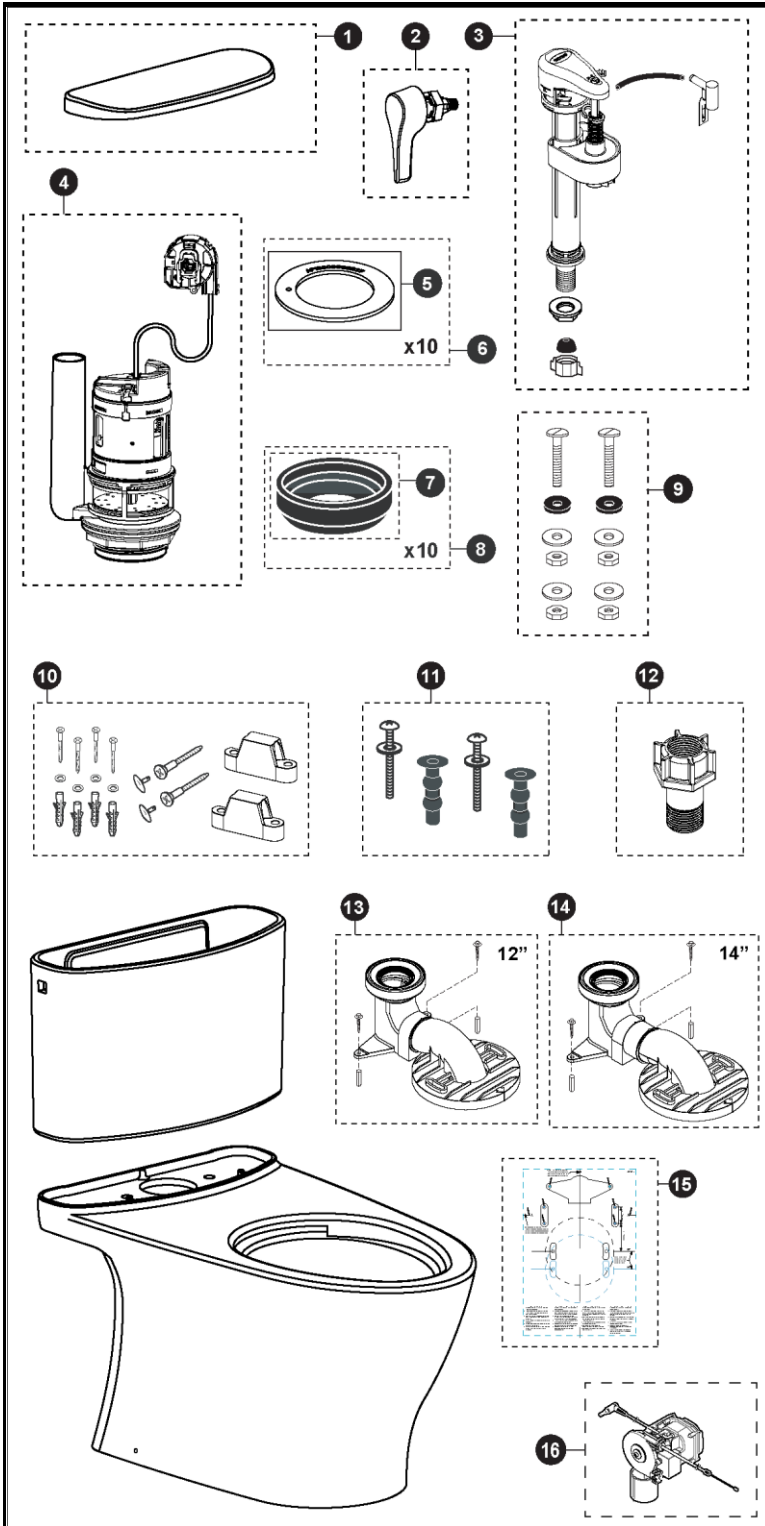

MS442124CUF(G), MS442234CUFG, MW4423046CUFG(A) & MW4423056CUFG(A)

MS442124CUF
CT442CUFT40
ST442UA

MS442234CUFG
CT442CUFGT40
ST442UA

MW4423046CUFG(A)
CT442CUFGT40
ST442UA
SW3046AT40

MW4423056CUFG(A)
CT442CUFGT40
ST442UA
SW3056AT40

2-pc Nexus® 1G®, 1.0Gpg Toilet, Elongated, Universal Height, TORNADO FLUSH®, Unifit Rough-in, (including CEFIONTECT® & Auto Flush)

MS442124CUFG
CT442CUFGT40
ST442UA

Actual Product may vary slightly from illustration.

Item	Part	Description
1	TCU442CRU#01 TCU442CRU#03 TCU442CRU#11 TCU442CRU#12 TCU442CRU#51	Tank Lid - Cotton Tank Lid - Bone Tank Lid - Colonial White Tank Lid - Sedona Beige Tank Lid - Ebony
2	THU485#01 THU485#BN THU485#CP THU485#PN	Trip Lever Handle - Cotton Trip Lever Handle - Brushed Nickel Trip Lever Handle - Chrome Plated Trip Lever Handle - Polished Nickel
3	TSU83.35-A	Fill Valve
4	THU759-A	Flush Valve
5	THU407	Seal Gasket (1 piece)
6	THU370	Seal Gasket (10 pieces)
7	9BU024E	Tank to Bowl Gaskets (1 piece)
8	THU131	Tank to Bowl Gaskets (10 pieces)
9	TSU01D	Tank Mounting Hardware
10	THU764#01-A THU764#03-A THU764#12-A THU764#51-A	Toilet Mounting Hardware - Cotton & Col. White Toilet Mounting Hardware - Bone Toilet Mounting Hardware - Sedona Beige Toilet Mounting Hardware - Ebony
11	THU651N	Top Mounting Hardware for Seat
12	9AU321-A	Fill Valve Extension Adapter
13	TSU10W.12	Unifit Rough-in 12"
14	TSU10W.14	Unifit Rough-in 14"
15	0GU186-A	Template
16	THU766	Auto Flush unit for single flush 1G

Note:

Product Number Explanations

Two-Piece Toilet

(MS) Toilet & Seat combo
(MW) Toilet & Washlet combo
(SS) Seat
(SW) Washlet
(442) Model
(C) TORNADO FLUSH®
(U) 1.0gpf / 3.8Lpf
(F) Universal Height
(G) CEFIONTECT®