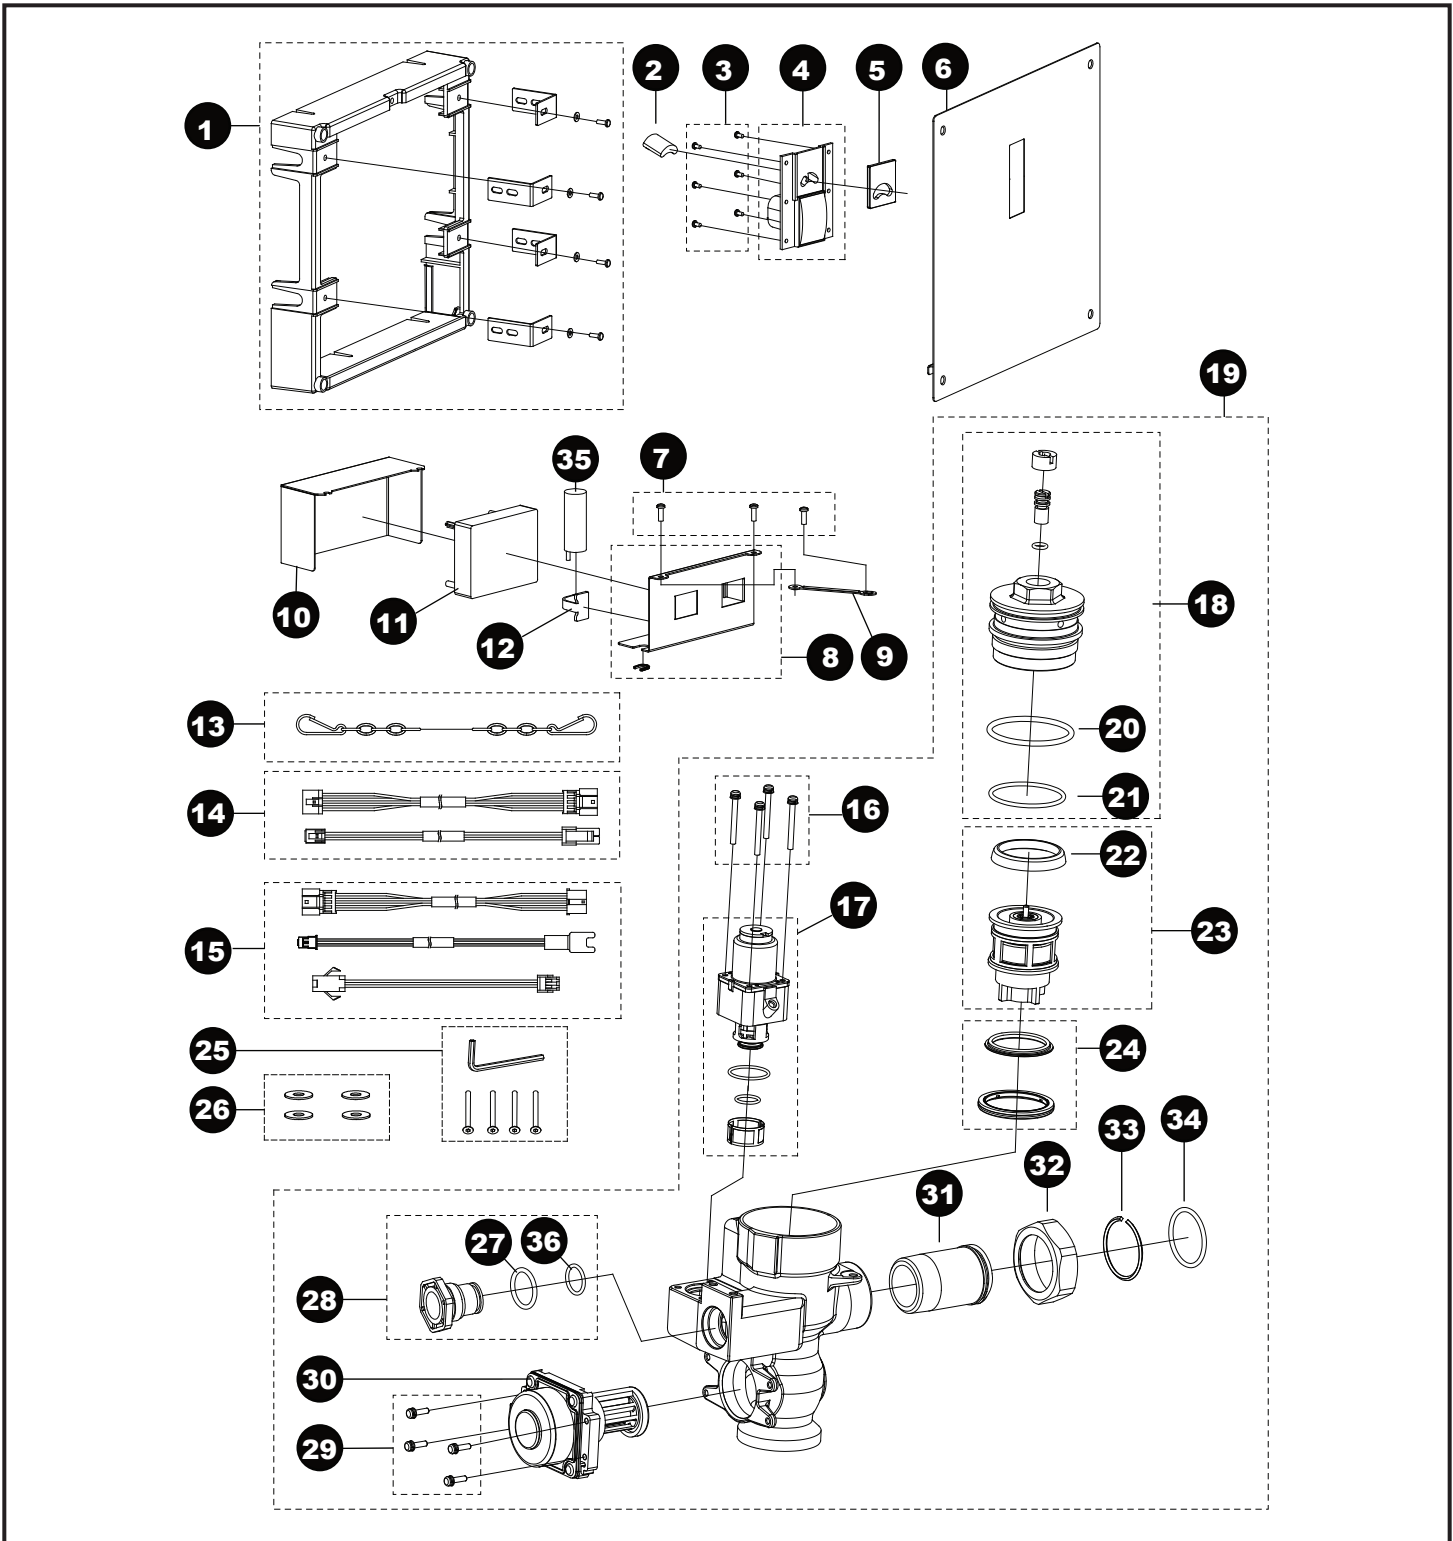

TET2GAR#SS
 TET2GA31#SS
 TET2GA32#SS
 TET2GA33#SS

**EcoPower® Flush Valve,
 Toilet, Concealed Large, 1.6 Gpf**

**EcoPower® Flush Valve,
Toilet, Concealed Large, 1.6 Gpf**TET2GAR#SS
TET2GA31#SS
TET2GA32#SS
TET2GA33#SS

Item	Part	Description
1	TH559EDV341	Frame assembly, large cover
2	THP3187	Sensor
3	THP3215	Screw, sensor bracket, concealed (6/bag)
4	THP3214	Bracket, sensor, w/ push button
5	THP3213	Glass, sensor window, concealed
6	THP3211	Cover plate, large
7	THP3204	Screws, valve body, cover (5/bag)
8	THP3217	Housing, controller, concealed
9	THP3218	Mount stay, controller box
10	THP3216	Cover, box, controller, concealed
11	THP3197	Controller unit, D
12	TH559EDV517	Clamp set (10/bag)
13	TH559EDV345	Chain, cover plate
14	THP3221	Harness, concealed (2 type/bag)
15	THP3209	Extension harness (3 type/bag)
16	THP3192	Screw, solenoid valve (4/bag)
17	THP3190R	Solenoid valve assembly
18	THP3188	Piston cap sub assembly
19	THP3226	Valve assy, concealed, toilet
20	THP3189	O-ring, piston cap, top, large (10/bag)
21	TH305SV112	O-ring, valve cap botm (10/bag)
22	TH305SV103	U-packing, piston (10/bag)
23	TH323V104R	Piston assembly
24	TH321	Seat packing set
25	THP3233	Screw w/wrench set
26	THP3219	Washer, plastic (4/bag)
27	THP3013	O-ring, cap (10/bag)
28	THP3220	Plug
29	TH559EDV505	Screw, EcoPower generator (4/bag)
30	TH559EDV503	EcoPower generator, toilet
31	TH305SV114	Tailpiece
32	TH305SV113	Nut, tailpiece/angle stop
33	TH305SV105	Locking ring set, tailpiece (10/bag)
34	TH305SV106	O-ring, tailpiece (10/bag)
35	THP3053	Back-up battery
36	THP3242	O-ring (1/bag)

Vacuum Breaker Sets

VB1331#RB Back Spud, 1-1/2" Outlet, Concealed
 VB0932#RB Top Spud, 1-1/2" Outlet, Concealed
 VB1333#RB Back Spud, 1-1/2" Outlet, Floor Mount

Note: for additional information, refer to the individual vacuum breaker parts sheets.