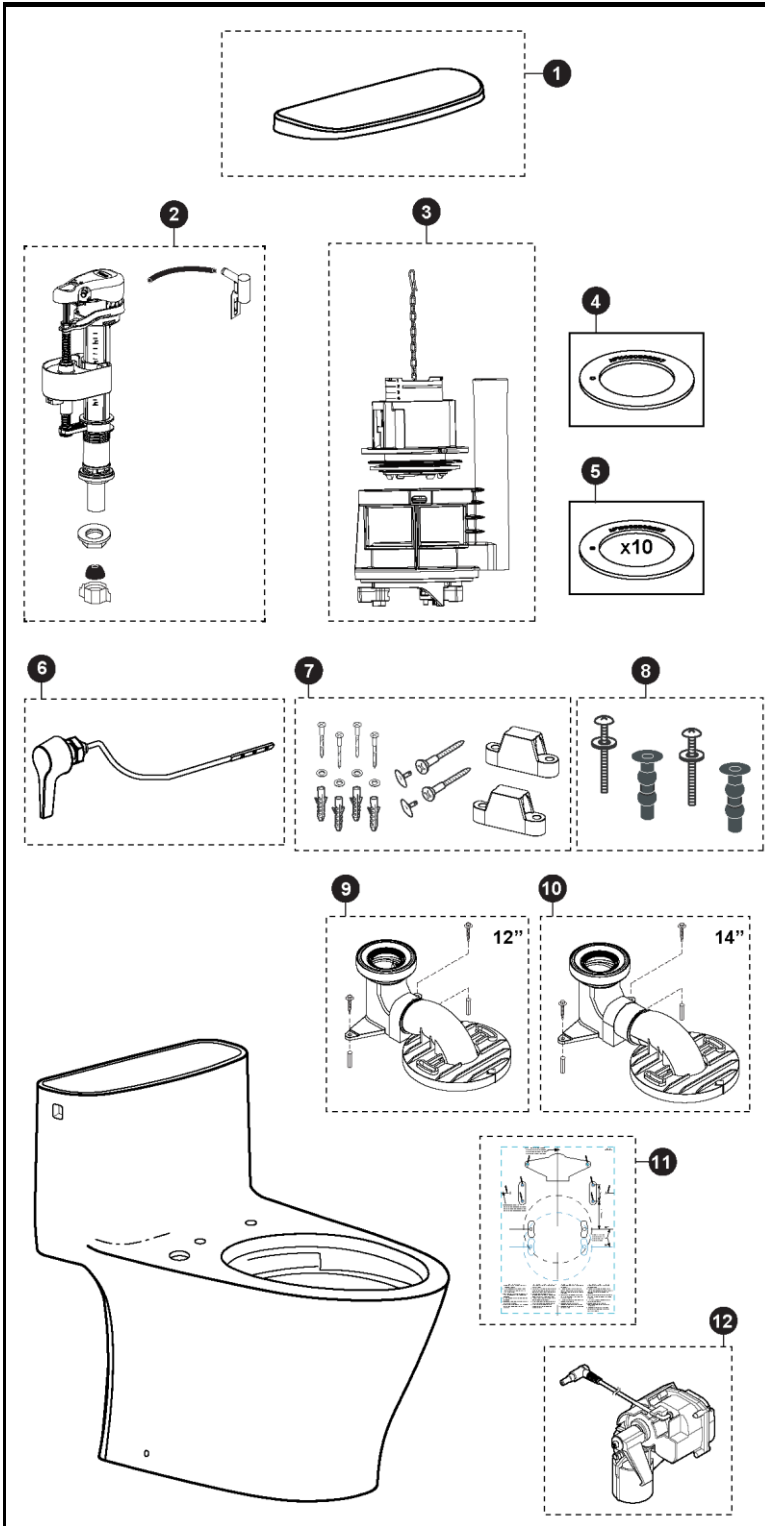

# MS642124CEF(G), MS642234CEFG, CST642CEFGAT40, MW6423046CEFG(A) & MW6423056CEFG(A)

MS642124CEFG  
CST642CEFGAT40  
SS124

MS642234CEFG  
CST642CEFGAT40  
SS234

MW6423046CEFG(A)  
CST642CEFGAT40  
SW3046AT40

MW6423056CEFG(A)  
CST642CEFGAT40  
SW3056AT40

**1-pc Nexus®**

**1.28Gpf Toilet, Elongated, Universal Height,  
TORNADO FLUSH®, Unifit Rough-In,  
(including CEFIONTECT® & Auto Flush)**

MS642124CEF  
CST642CEFGAT40  
SS124

Actual Product may vary slightly from illustration.

Item	Part	Description
1	TCU642CRE#01 TCU642CRE#03 TCU642CRE#11 TCU642CRE#12 TCU642CRE#51	Tank Lid - Cotton Tank Lid - Bone Tank Lid - Colonial White Tank Lid - Sedona Beige Tank Lid - Ebony
2	TSU82.35-A	Fill Valve
3	THU747-A	Flush Valve
4	THU407	Seal Gasket (1 piece)
5	THU370	Seal Gasket (10 pieces)
6	THU750#CP	Trip Lever
7	THU764#01-A THU764#03-A THU764#12-A THU764#51-A	Toilet Mounting Hardware - Cotton & Col. White Toilet Mounting Hardware - Bone Toilet Mounting Hardware - Sedona Beige Toilet Mounting Hardware - Ebony
8	THU651N	Top Mounting Hardware for Seat
9	TSU10W.12	Unifit Rough-in 12"
10	TSU10W.14	Unifit Rough-in 14"
11	0GU186-A	Template
12	THU767	Auto Flush unit for single flush