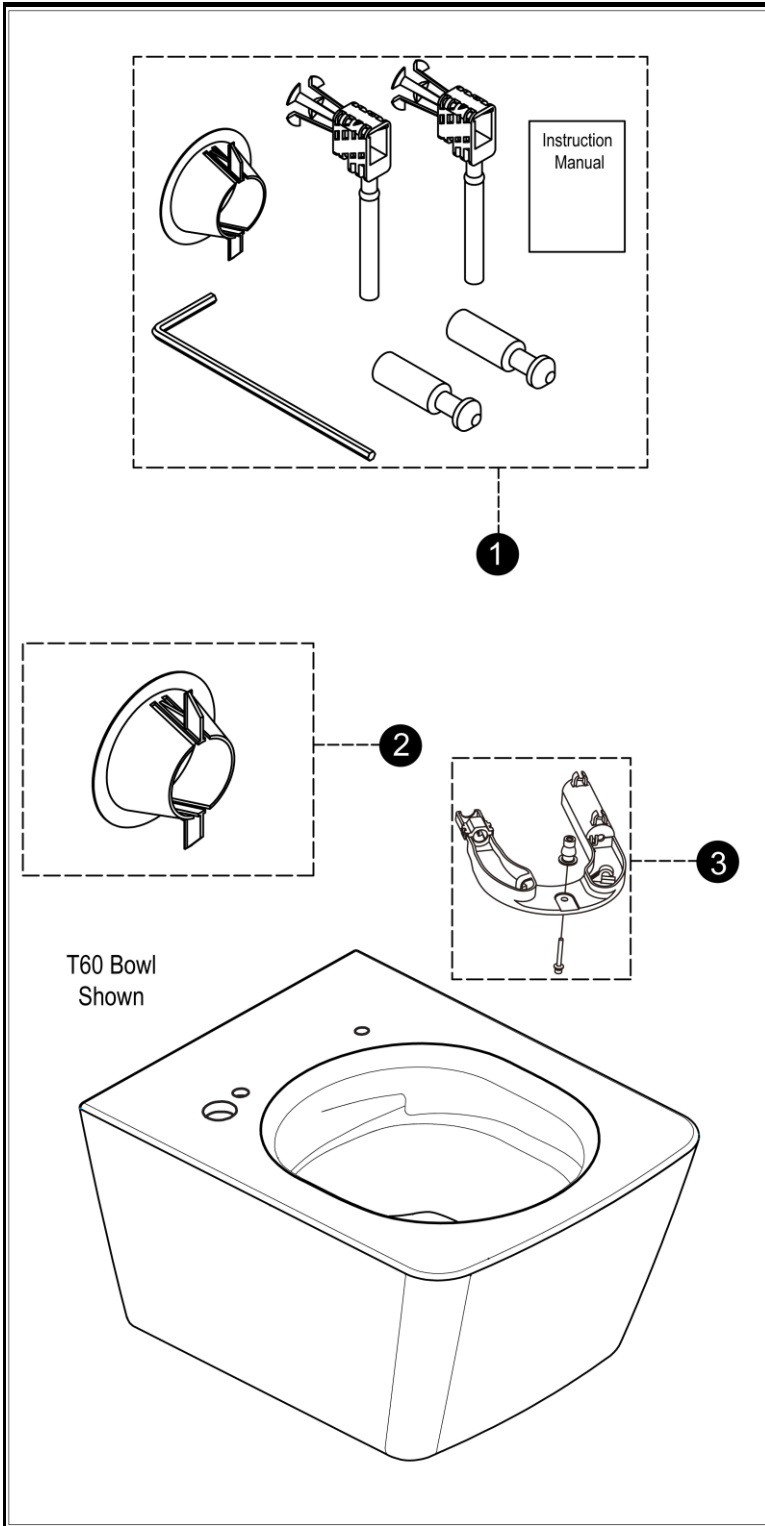

CT449CFG60
 CWT4494049CMFG
 CWT4494049CMFGA

SP Wall Hung Bowl for SX WASHLET®
1.28/0.9 GPF Square Shape Bowl
DYNAMAX®, Wall Hung
CEFIONTECT®

Item	Part	Description
1	THU754-A	Wall Hung Bowl Spare Parts
2	9AU323-A	Pressure Loss Ring Spare Part
3	THU6321	Bracket Unit Assembly

Note:

Product Number Explanations

Wall Hung Toilet

(CWT) Tank, Bowl, Push plate combination
 (CT) Skirted Bowl
 (#01) Cotton
 (449) Bowl Model #
 (4049) SX WASHLET®

Features

(C) TORNADO FLUSH®
 (M) DUAL-MAX®
 (F) Universal Height
 (G) CEFIONTECT®
 (A) AUTO FLUSH

Actual Product may vary slightly from illustration.